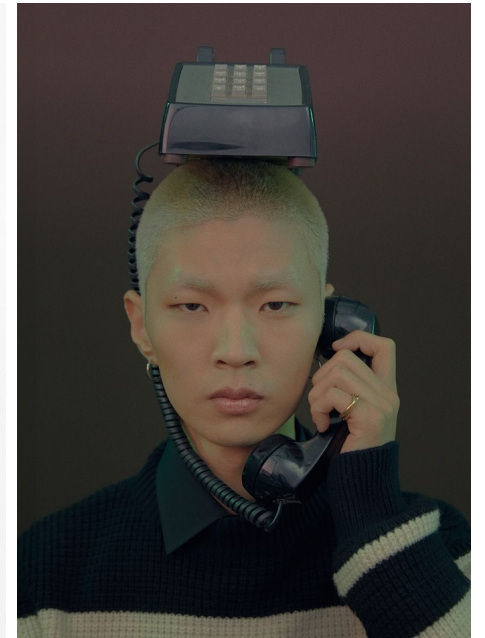

Morph

Morph Management, 36 Jangmun-ro Yongsan-gu Seoul Korea ZIP 04393 | Phone: +82 2 797 7200

Shin Dong Jin (@goddongjin_)

Height 189/6'2.5" Chest 86/34" Waist 69/27" Hips 95/37.5" Shoe 280mm Hair Black Eyes Black Born in 1994