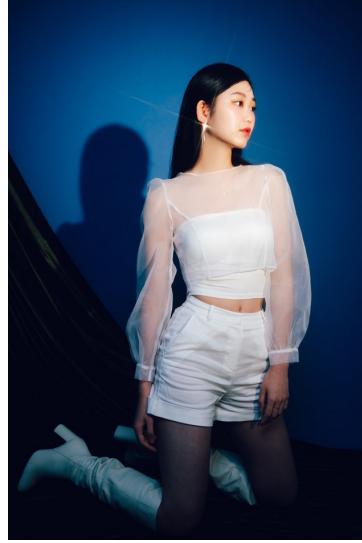

PARK SE YEON (@se._nnniii)

Morph

Morph Management, 36 Jangmun-ro Yongsan-gu Seoul Korea ZIP 04393 | Phone: +82 2 797 7200

Height 178/5'10" Bust 81/32" Waist 65/25.5" Hips 91/36" Shoe 255mm Hair Dark Brown Eyes Brown Born in 2001