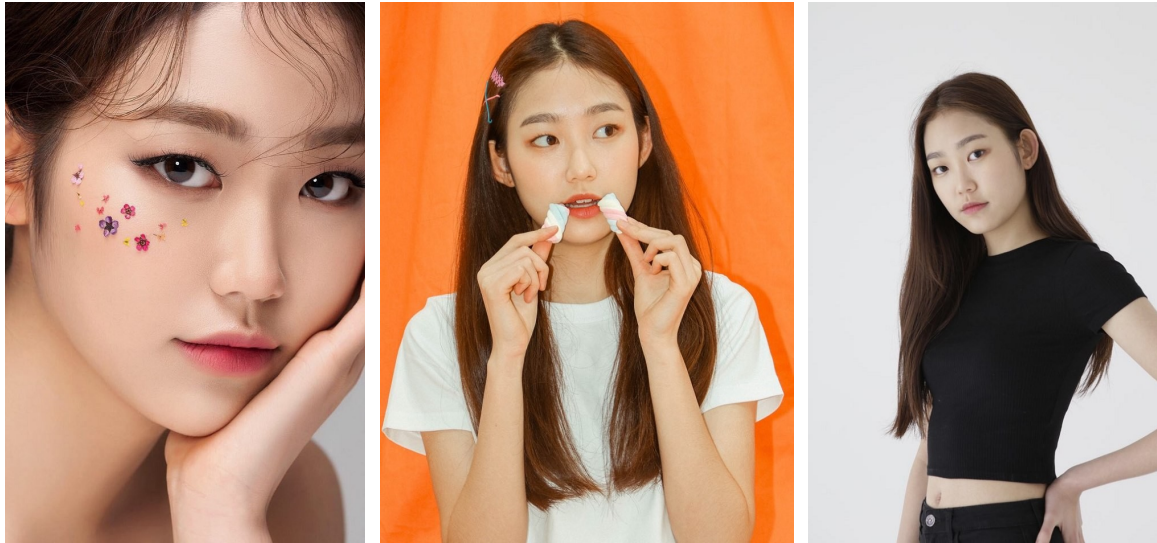

PARK SE YEON (@se._.nnniii)

Morph

Morph Management, 36 Jangmun-ro Yongsan-gu Seoul Korea ZIP 04393 | Phone: +82 2 797 7200

PARK SE YEON (@se._.nnniii)

Height 178/5'10" Bust 81/32" Waist 65/25.5" Hips 91/36" Shoe 255mm Hair Dark Brown Eyes Brown Born in 2001