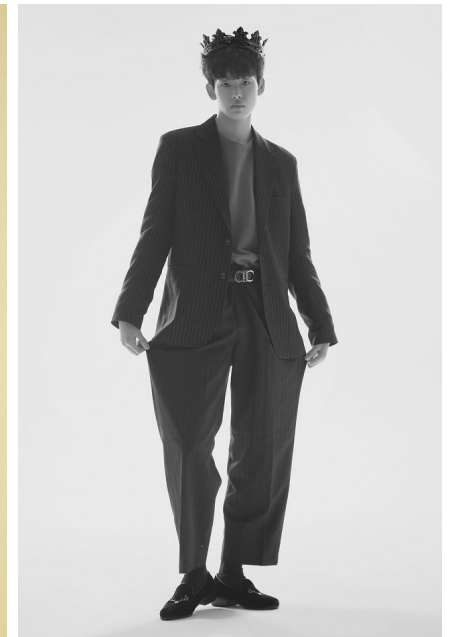

# Morph

Morph Management, 36 Jangmun-ro Yongsan-gu Seoul Korea ZIP 04393 | Phone: +82 2 797 7200

**An Sun Woo (@sunwoanhive)**

Height 185/6'1" Chest 84/33" Waist 69/27" Hips 88/34.5" Shoe 265mm Hair Black  
Eyes Black Born in 2001