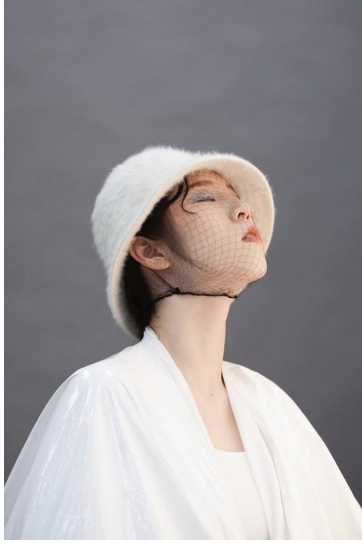

Morph

Morph Management, 36 Jangmun-ro Yongsan-gu Seoul Korea ZIP 04393 | Phone: +82 2 797 7200

HWANG YUN JI (@hwangjjuk2)

Height 177/5'9.5" Bust 83/32.5" B Waist 64/25" Hips 90/35.5" Shoe 255mm Hair Brown Eyes Brown Born in 2000