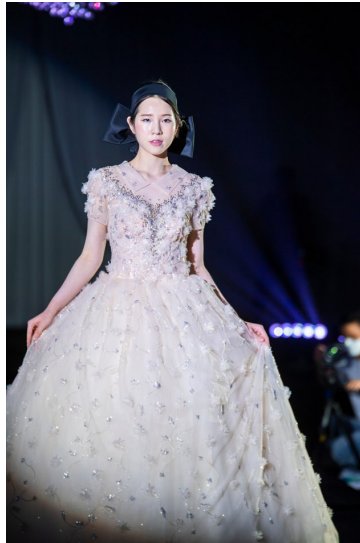

Morph

Morph Management, 36 Jangmun-ro Yongsan-gu Seoul Korea ZIP 04393 | Phone: +82 2 797 7200

HWANG YUN JI (@hwangjjuk2)

Height 177/5'9.5" Bust 83/32.5" B Waist 64/25" Hips 90/35.5" Shoe 255mm Hair Brown Eyes Brown Born in 2000