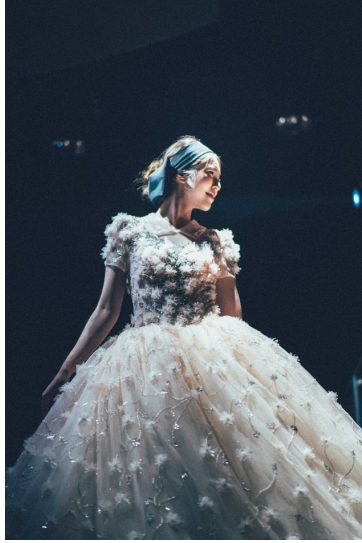

Morph

Morph Management, 36 Jangmun-ro Yongsan-gu Seoul Korea ZIP 04393 | Phone: +82 2 797 7200

HWANG YUN JI (@hwangjjuk2)

Height 177/5'9.5" Bust 83/32.5" B Waist 64/25" Hips 90/35.5" Shoe 255mm Hair Brown Eyes Brown Born in 2000