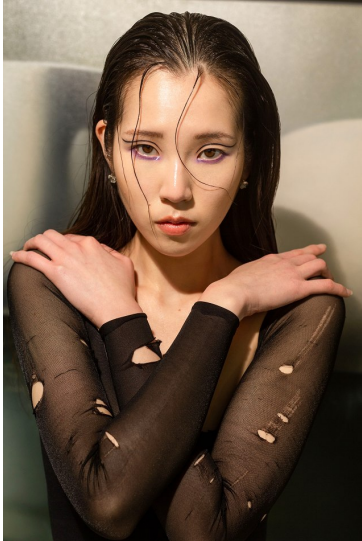

Morph

Morph Management, 36 Jangmun-ro Yongsan-gu Seoul Korea ZIP 04393 | Phone: +82 2 797 7200

HWANG YUN JI (@hwangjjuk2)

Height 177/5'9.5" Bust 83/32.5" B Waist 64/25" Hips 90/35.5" Shoe 255mm Hair Brown Eyes Brown Born in 2000