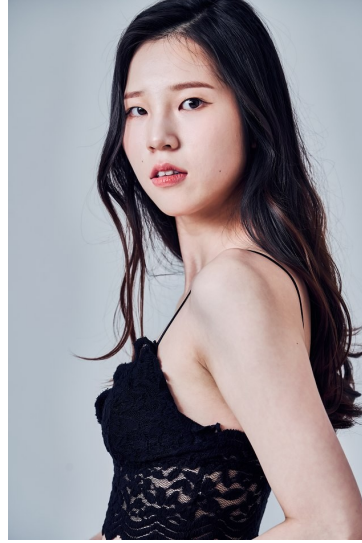

Morph

Morph Management, 36 Jangmun-ro Yongsan-gu Seoul Korea ZIP 04393 | Phone: +82 2 797 7200

HWANG YUN JI (@hwangjjuk2)

Height 177/5'9.5" Bust 83/32.5" B Waist 64/25" Hips 90/35.5" Shoe 255mm Hair Brown Eyes Brown Born in 2000