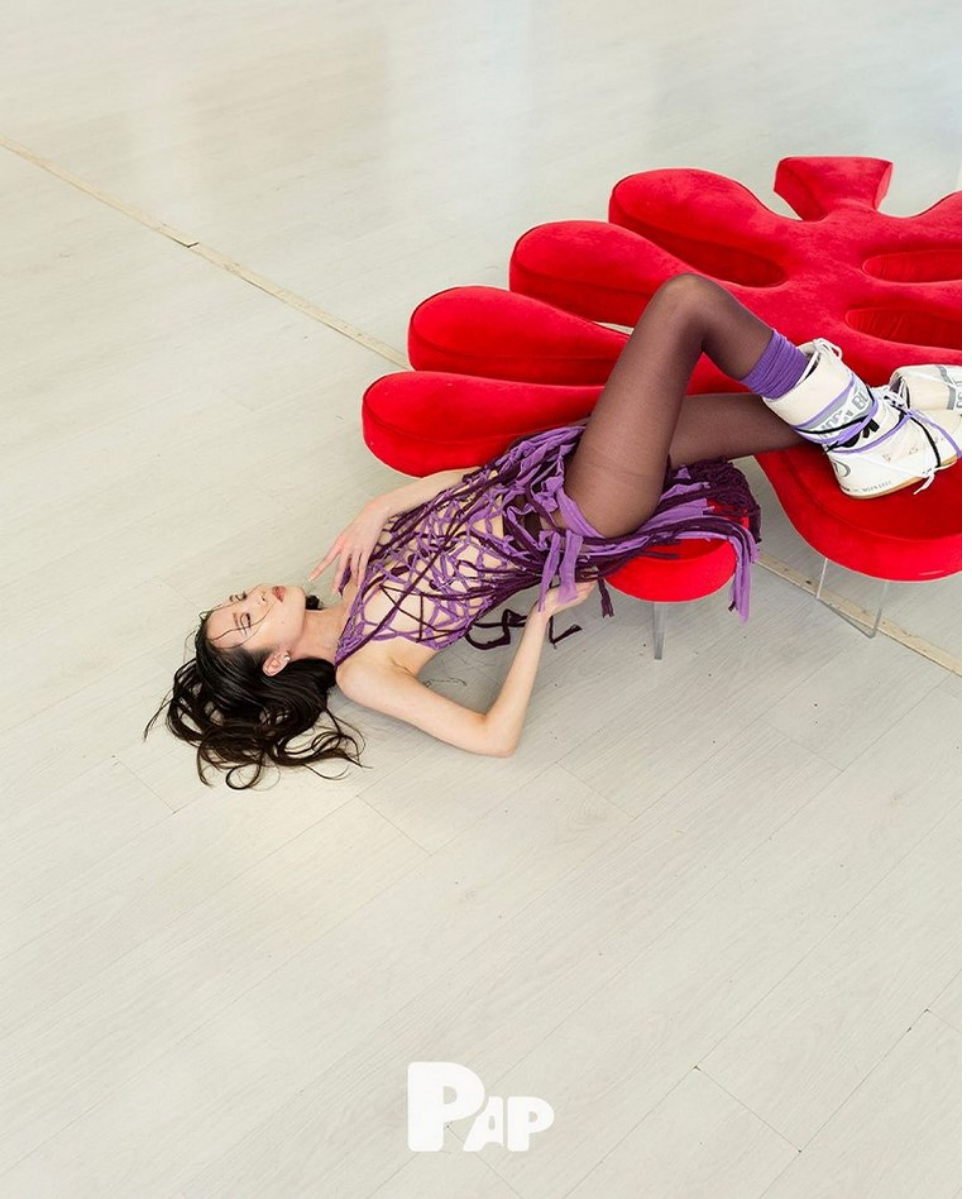

Morph

Morph Management, 36 Jangmun-ro Yongsan-gu Seoul Korea ZIP 04393 | Phone: +82 2 797 7200

HWANG YUN JI (@hwangjjuk2)

Height 177/5'9.5" Bust 83/32.5" B Waist 64/25" Hips 90/35.5" Shoe 255mm Hair Brown Eyes Brown Born in 2000