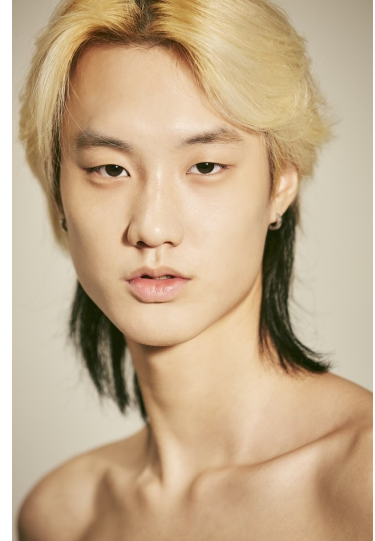

Morph

Morph Management, 36 Jangmun-ro Yongsan-gu Seoul Korea ZIP 04393 | Phone: +82 2 797 7200

Height 187/6'1.5" Chest 83/32.5" Waist 67/26.5" Hips 87/34.5" Shoe 265mm Hair Black Eyes Black Born in 1998