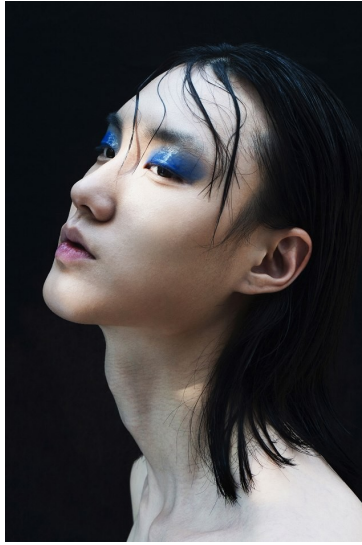

Morph

Morph Management, 36 Jangmun-ro Yongsan-gu Seoul Korea ZIP 04393 | Phone: +82 2 797 7200

SON HO HYUN (@_hophin_)

Height 187/6'1.5" Chest 83/32.5" Waist 67/26.5" Hips 87/34.5" Shoe 265mm Hair Black Eyes Black Born in 1998