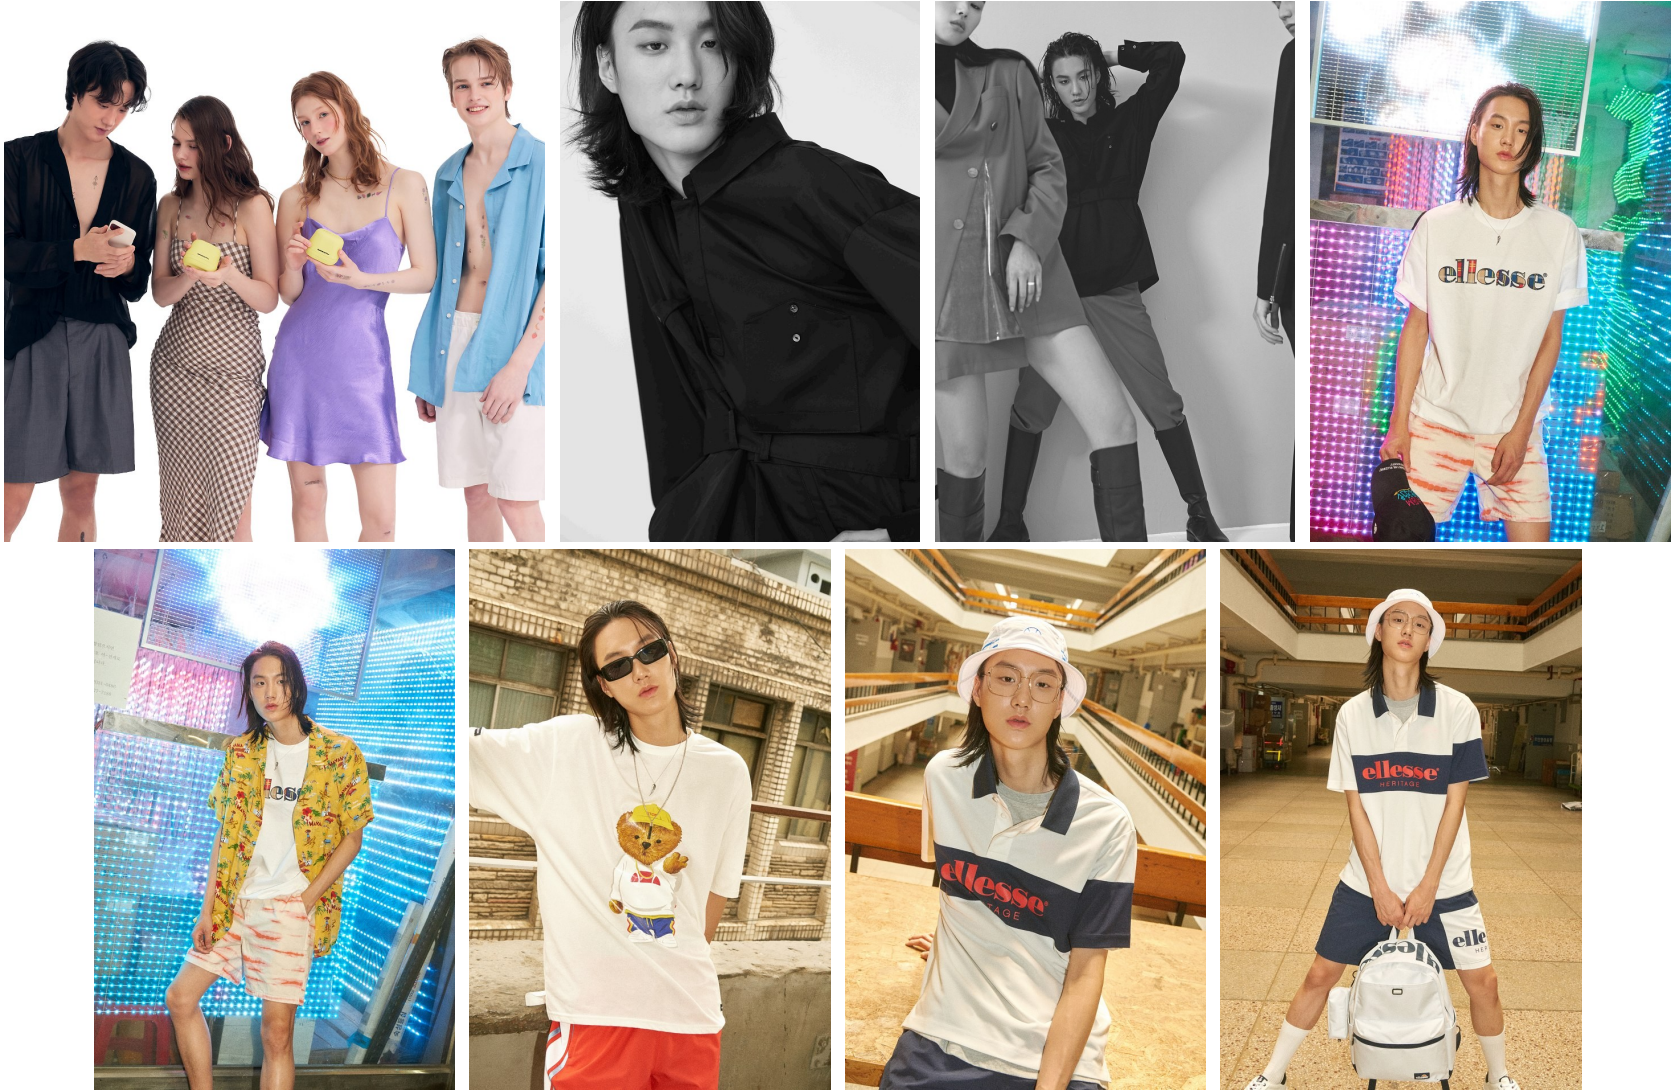

Morph

Morph Management, 36 Jangmun-ro Yongsan-gu Seoul Korea ZIP 04393 | Phone: +82 2 797 7200

Height 187/6'1.5" Chest 83/32.5" Waist 67/26.5" Hips 87/34.5" Shoe 265mm Hair Black Eyes Black Born in 1998