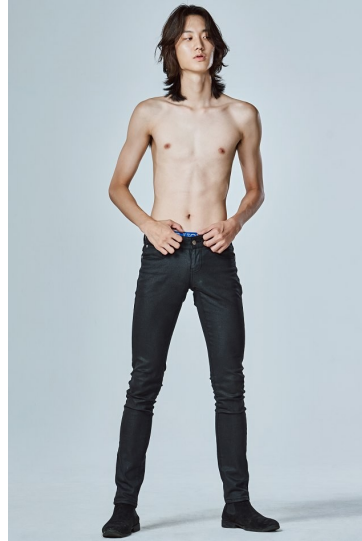

Morph

Morph Management, 36 Jangmun-ro Yongsan-gu Seoul Korea ZIP 04393 | Phone: +82 2 797 7200

SON HO HYUN (@_hophin_)

Height 187/6'1.5" Chest 83/32.5" Waist 67/26.5" Hips 87/34.5" Shoe 265mm Hair Black Eyes Black Born in 1998