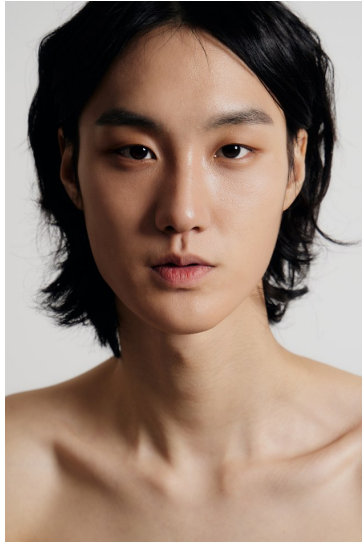

Morph

Morph Management, 36 Jangmun-ro Yongsan-gu Seoul Korea ZIP 04393 | Phone: +82 2 797 7200

SON HO HYUN (@_hophin_)

Height 187/6'1.5" Chest 83/32.5" Waist 67/26.5" Hips 87/34.5" Shoe 265mm Hair Black Eyes Black Born in 1998