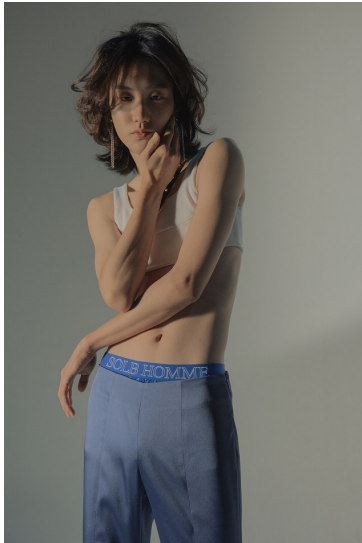

Morph

Morph Management, 36 Jangmun-ro Yongsan-gu Seoul Korea ZIP 04393 | Phone: +82 2 797 7200

SON HO HYUN (@_hophin_)

Height 187/6'1.5" Chest 83/32.5" Waist 67/26.5" Hips 87/34.5" Shoe 265mm Hair Black Eyes Black Born in 1998