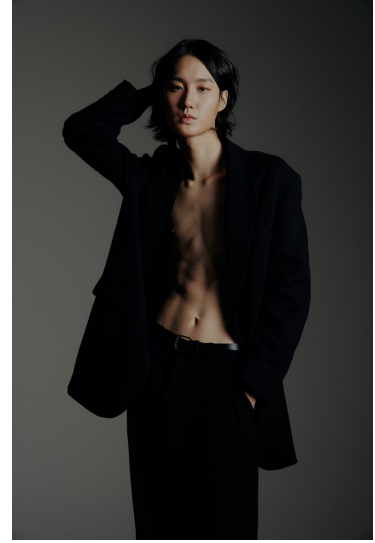

Morph

Morph Management, 36 Jangmun-ro Yongsan-gu Seoul Korea ZIP 04393 | Phone: +82 2 797 7200

Height 187/6'1.5" Chest 83/32.5" Waist 67/26.5" Hips 87/34.5" Shoe 265mm Hair Black Eyes Black Born in 1998