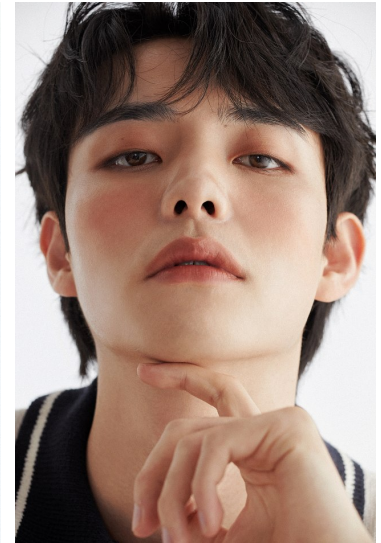

Morph

Morph Management, 36 Jangmun-ro Yongsan-gu Seoul Korea ZIP 04393 | Phone: +82 2 797 7200

LEE EUN SU (@i_eunsu_5)

Height 188/6'2" Chest 90/35.5" Waist 66/26" Hips 87/34.5" Shoe 280mm Hair Black Eyes Brown Born in 2000