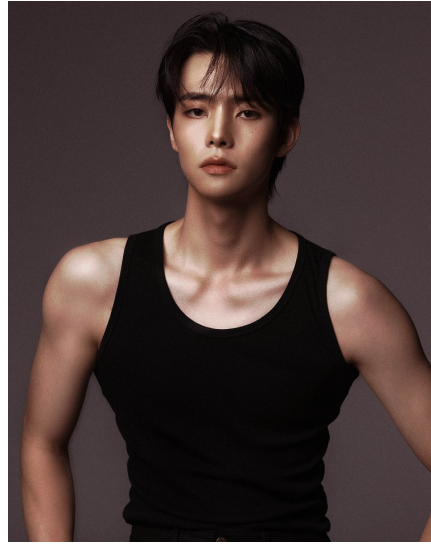

Morph

Morph Management, 36 Jangmun-ro Yongsan-gu Seoul Korea ZIP 04393 | Phone: +82 2 797 7200

LEE EUN SU (@i_eunsu_5)

Height 188/6'2" Chest 90/35.5" Waist 66/26" Hips 87/34.5" Shoe 280mm Hair Black Eyes Brown Born in 2000