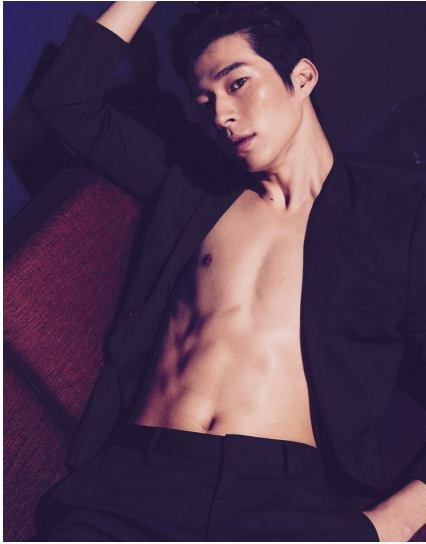

Morph

Morph Management, 36 Jangmun-ro Yongsan-gu Seoul Korea ZIP 04393 | Phone: +82 2 797 7200

SON CHANG HYEOK (@schyeok)

Height 186/6'1.5" Chest 94/37" Waist 75/29.5" Hips 95/37.5" Shoe 275mm Hair Black Eyes Black Born in 1993