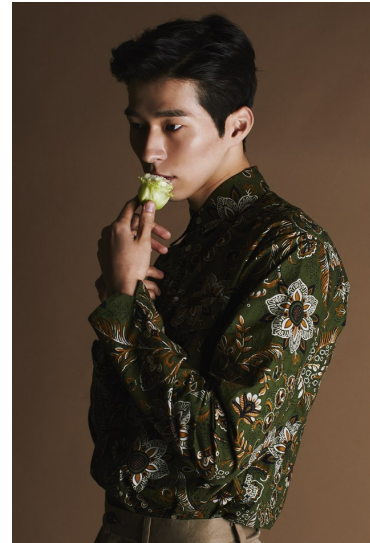

Morph

Morph Management, 36 Jangmun-ro Yongsan-gu Seoul Korea ZIP 04393 | Phone: +82 2 797 7200

SON CHANG HYEOK (@schyeok)

Height 186/6'1.5" Chest 94/37" Waist 75/29.5" Hips 95/37.5" Shoe 275mm Hair Black Eyes Black Born in 1993