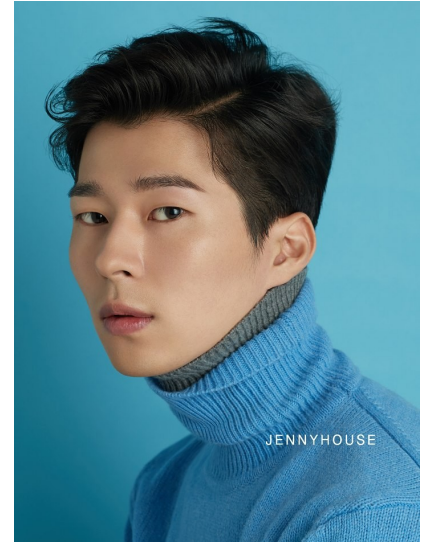

Morph

Morph Management, 36 Jangmun-ro Yongsan-gu Seoul Korea ZIP 04393 | Phone: +82 2 797 7200

SON CHANG HYEOK (@schyeok)

Height 186/6'1.5" Chest 94/37" Waist 75/29.5" Hips 95/37.5" Shoe 275mm Hair Black Eyes Black Born in 1993