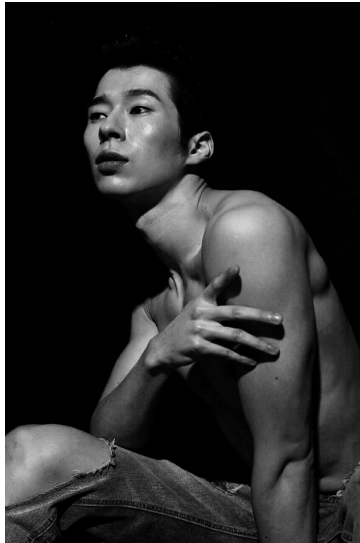

Morph

Morph Management, 36 Jangmun-ro Yongsan-gu Seoul Korea ZIP 04393 | Phone: +82 2 797 7200

SON CHANG HYEOK (@schyeok)

Height 186/6'1.5" Chest 94/37" Waist 75/29.5" Hips 95/37.5" Shoe 275mm Hair Black Eyes Black Born in 1993