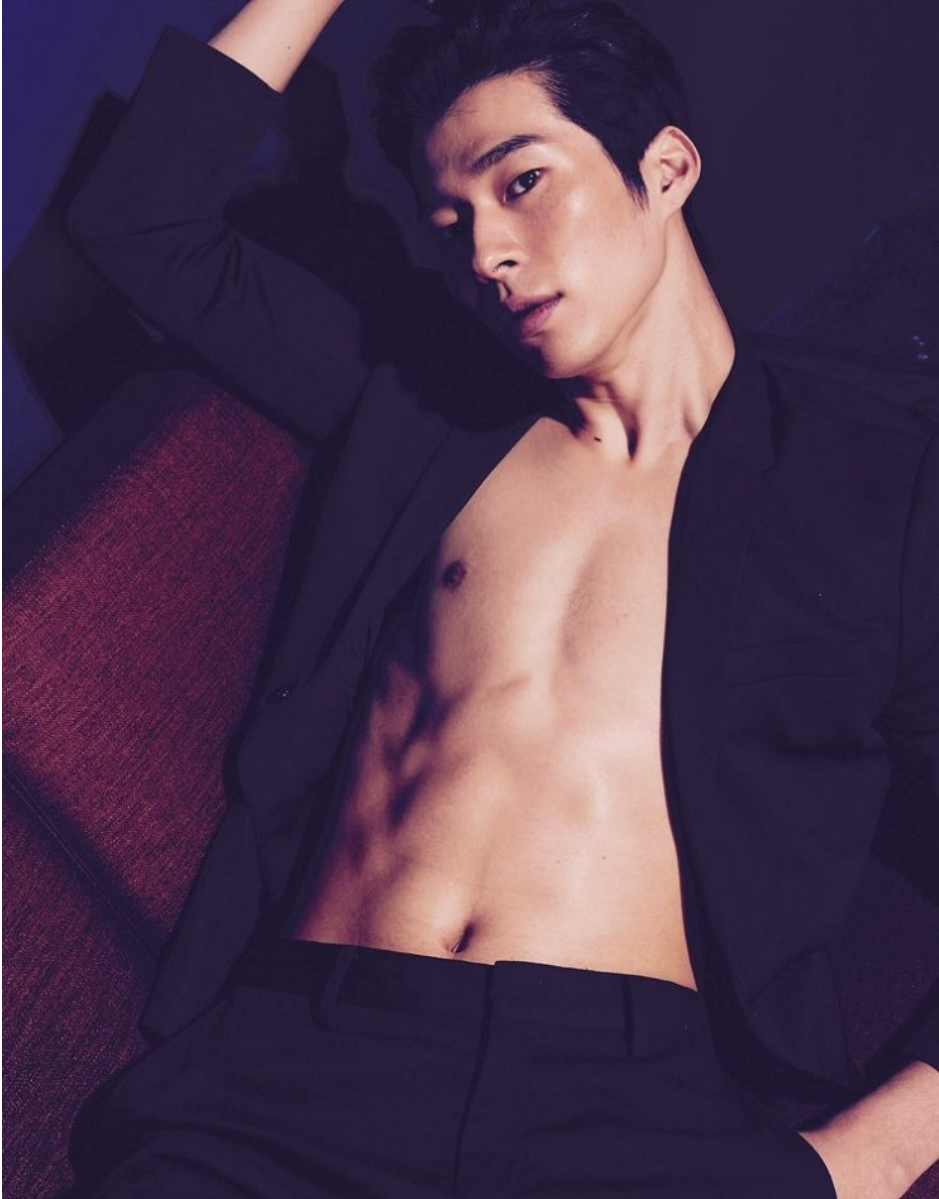

SON CHANG HYEOK (@schyeok)

Morph

Morph Management, 36 Jangmun-ro Yongsan-gu Seoul Korea ZIP 04393 | Phone: +82 2 797 7200

SON CHANG HYEOK (@schyeok)

Height 186/6'1.5" Chest 94/37" Waist 75/29.5" Hips 95/37.5" Shoe 275mm Hair Black Eyes Black Born in 1993