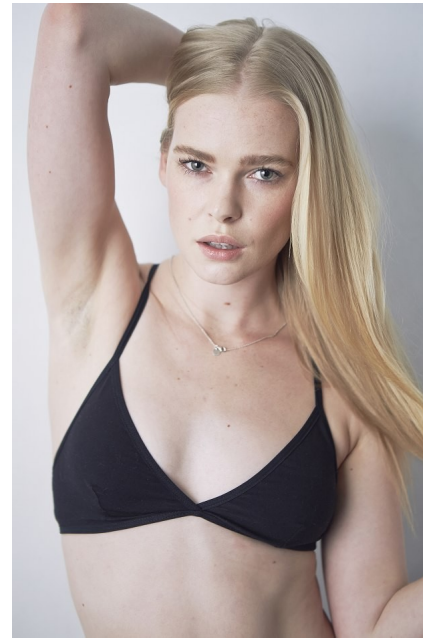

Morph

Morph Management, 36 Jangmun-ro Yongsan-gu Seoul Korea ZIP 04393 | Phone: +82 2 797 7200

Millicent Lambert

Height 174/5'8.5" Bust 81/32" B Waist 64/25" Hips 89/35"

Hair Blonde Eyes Blue Born in 1991