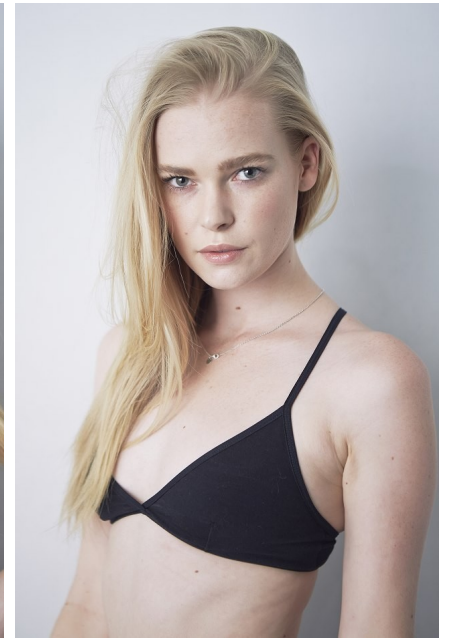

Morph

Morph Management, 36 Jangmun-ro Yongsan-gu Seoul Korea ZIP 04393 | Phone: +82 2 797 7200

Millicent Lambert

Height 174/5'8.5" Bust 81/32" B Waist 64/25" Hips 89/35"

Hair Blonde Eyes Blue Born in 1991