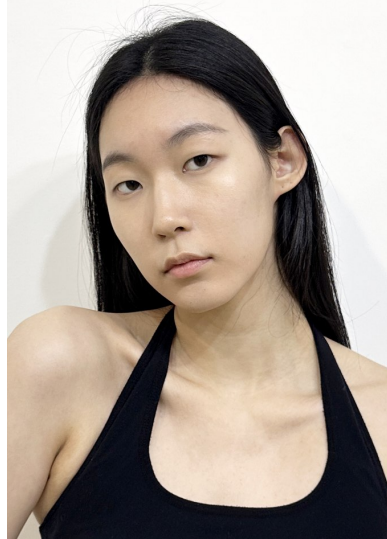

Morph

Morph Management, 36 Jangmun-ro Yongsan-gu Seoul Korea ZIP 04393 | Phone: +82 2 797 7200

KANG MIN JI (@aielxo)

Height 178/5'10" Bust 77/30.5" A Waist 62/24.5" Hips 90/35.5" Shoe 255mm Hair Black Eyes Dark Brown Born in 2006