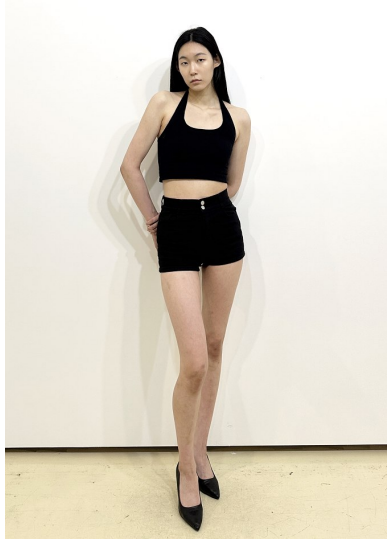

Morph

Morph Management, 36 Jangmun-ro Yongsan-gu Seoul Korea ZIP 04393 | Phone: +82 2 797 7200

KANG MIN JI (@aielxo)

Height 178/5'10" Bust 77/30.5" A Waist 62/24.5" Hips 90/35.5" Shoe 255mm Hair Black Eyes Dark Brown Born in 2006