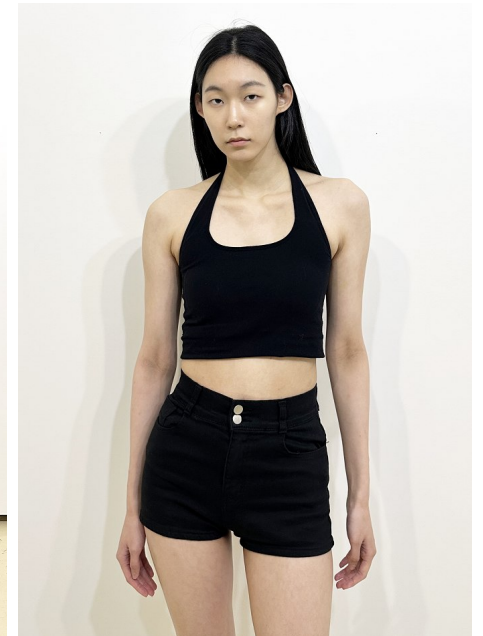

Morph

Morph Management, 36 Jangmun-ro Yongsan-gu Seoul Korea ZIP 04393 | Phone: +82 2 797 7200

Kang Min Ji (@aielxo)

Height 178/5'10" Bust 77/30.5" A Waist 62/24.5" Hips 90/35.5" Shoe 255mm
Hair Black Eyes Dark Brown Born in 2006