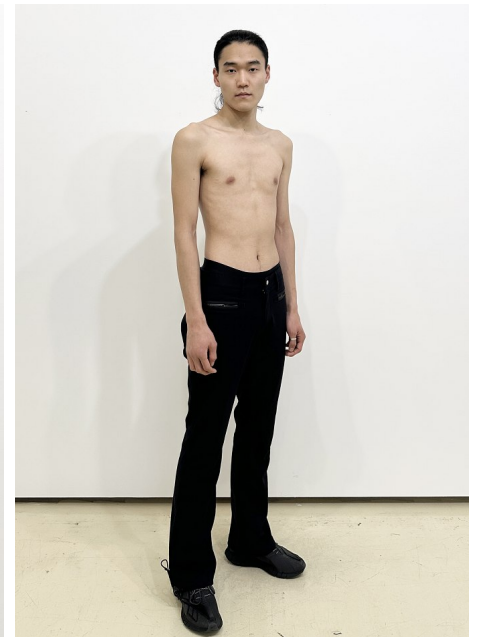

Morph

Morph Management, 36 Jangmun-ro Yongsan-gu Seoul Korea ZIP 04393 | Phone: +82 2 797 7200

Baek Sung Hyun (@baeksunghyun)

Height 184/6'0.5" Chest 86/34" Waist 68/26.5" Hips 88/34.5" Shoe 270mm Hair
Black Eyes Black Born in 1999