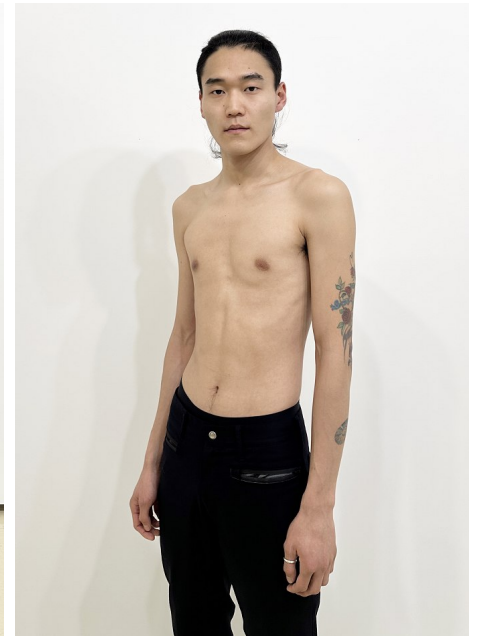

Morph

Morph Management, 36 Jangmun-ro Yongsan-gu Seoul Korea ZIP 04393 | Phone: +82 2 797 7200

Baek Sung Hyun (@baeksunghyun)

Height 184/6'0.5" Chest 86/34" Waist 68/26.5" Hips 88/34.5" Shoe 270mm Hair
Black Eyes Black Born in 1999