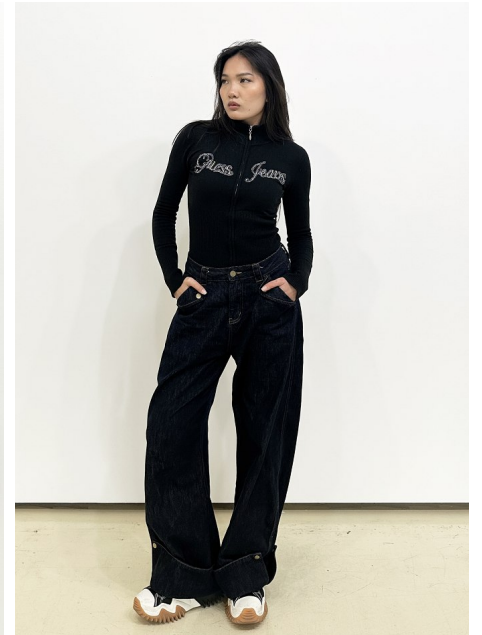

Morph

Morph Management, 36 Jangmun-ro Yongsan-gu Seoul Korea ZIP 04393 | Phone: +82 2 797 7200

Jasmine Chan

Height 170/5'7" Bust 84/33" Waist 65/25.5" Hips 90/35.5"

Hair Dark Brown Eyes Black Born in 1900