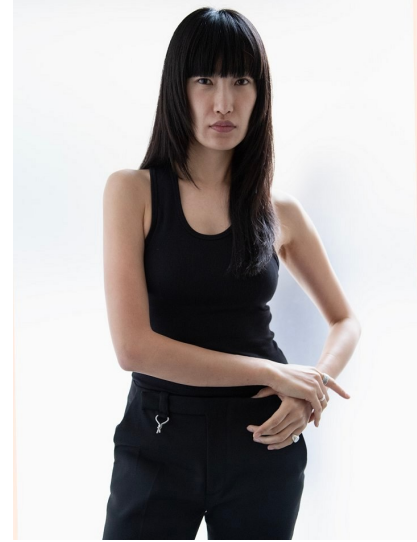

# Morph

Morph Management, 36 Jangmun-ro Yongsan-gu Seoul Korea ZIP 04393 | Phone: +82 2 797 7200

GIGI JEON (@gigijeon)

Height 178/5'10" Bust 81/32" Waist 61/24" Hips 86/34" Shoe 255mm Hair Brown Eyes Black Born in 1900