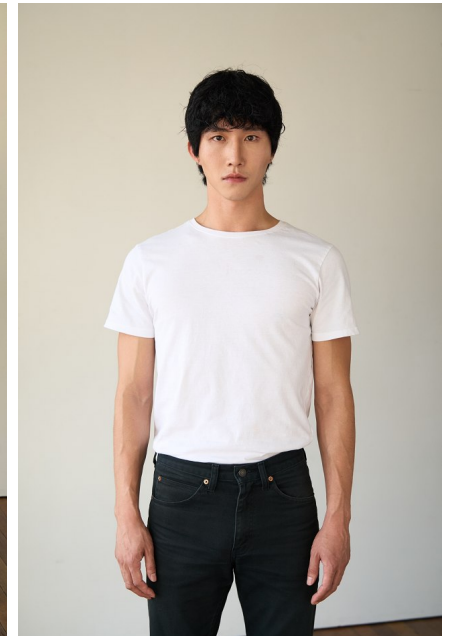

Morph

Morph Management, 36 Jangmun-ro Yongsan-gu Seoul Korea ZIP 04393 | Phone: +82 2 797 7200

Shin Hee (@heeisadreamer)

Height 185/6'1" Chest 90/35.5" Waist 72/28.5" Hips 89/35"

Hair Black Eyes Black Born in 1990