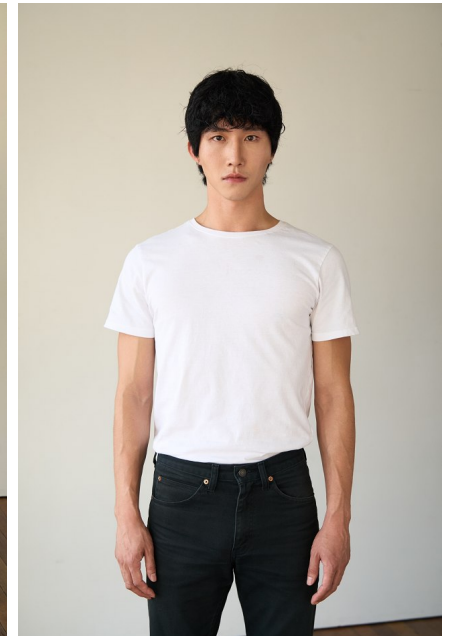

# Morph

Morph Management, 36 Jangmun-ro Yongsan-gu Seoul Korea ZIP 04393 | Phone: +82 2 797 7200

**Shin Hee (@heeisadreamer)**

Height 185/6'1" Chest 90/35.5" Waist 72/28.5" Hips 89/35"

Hair Black Eyes Black Born in 1990