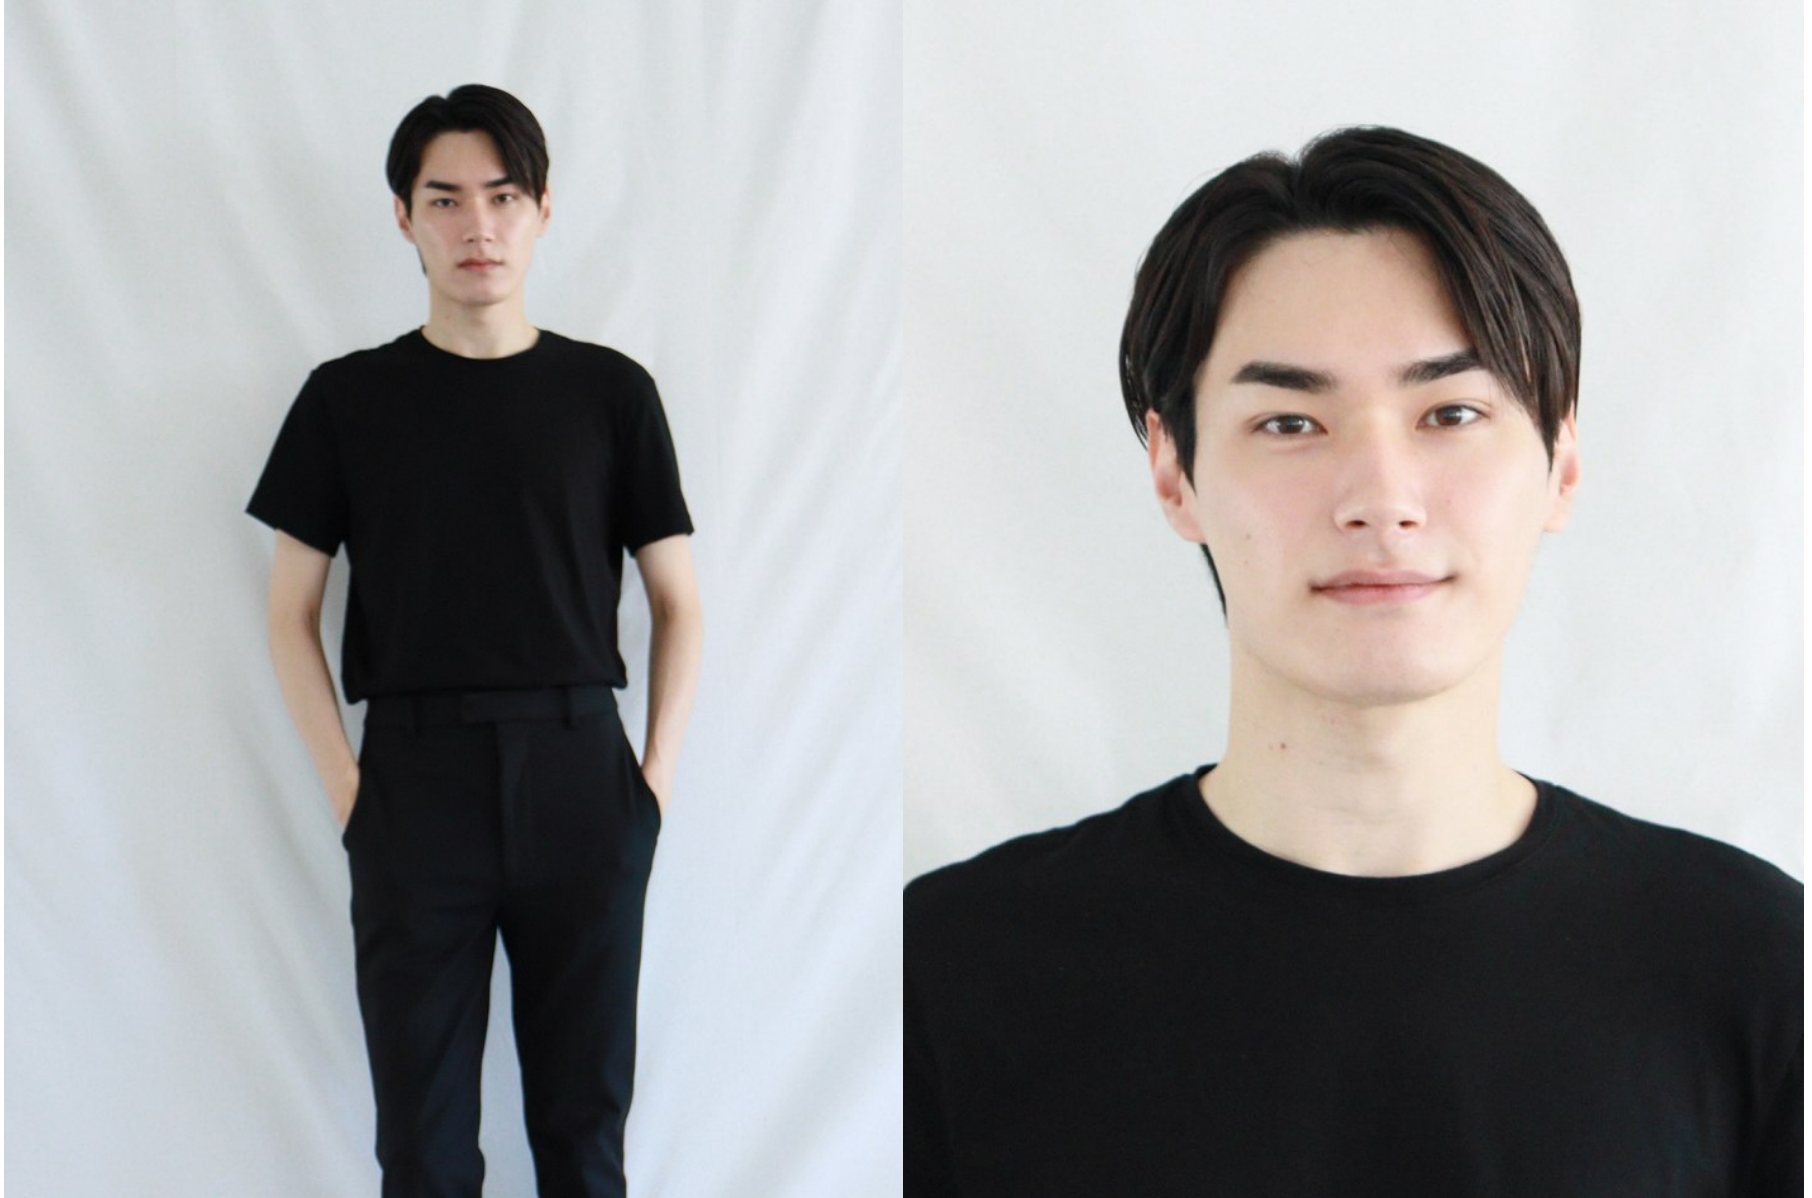

# Morph

Morph Management, 36 Jangmun-ro Yongsan-gu Seoul Korea ZIP 04393 | Phone: +82 2 797 7200

YUTA SHIMIZU

Height 186/6'1.5" Chest 92/36" Waist 73/28.5" Hips 95/37.5" Shoe 290mm Hair Black Eyes Black Born in 1900