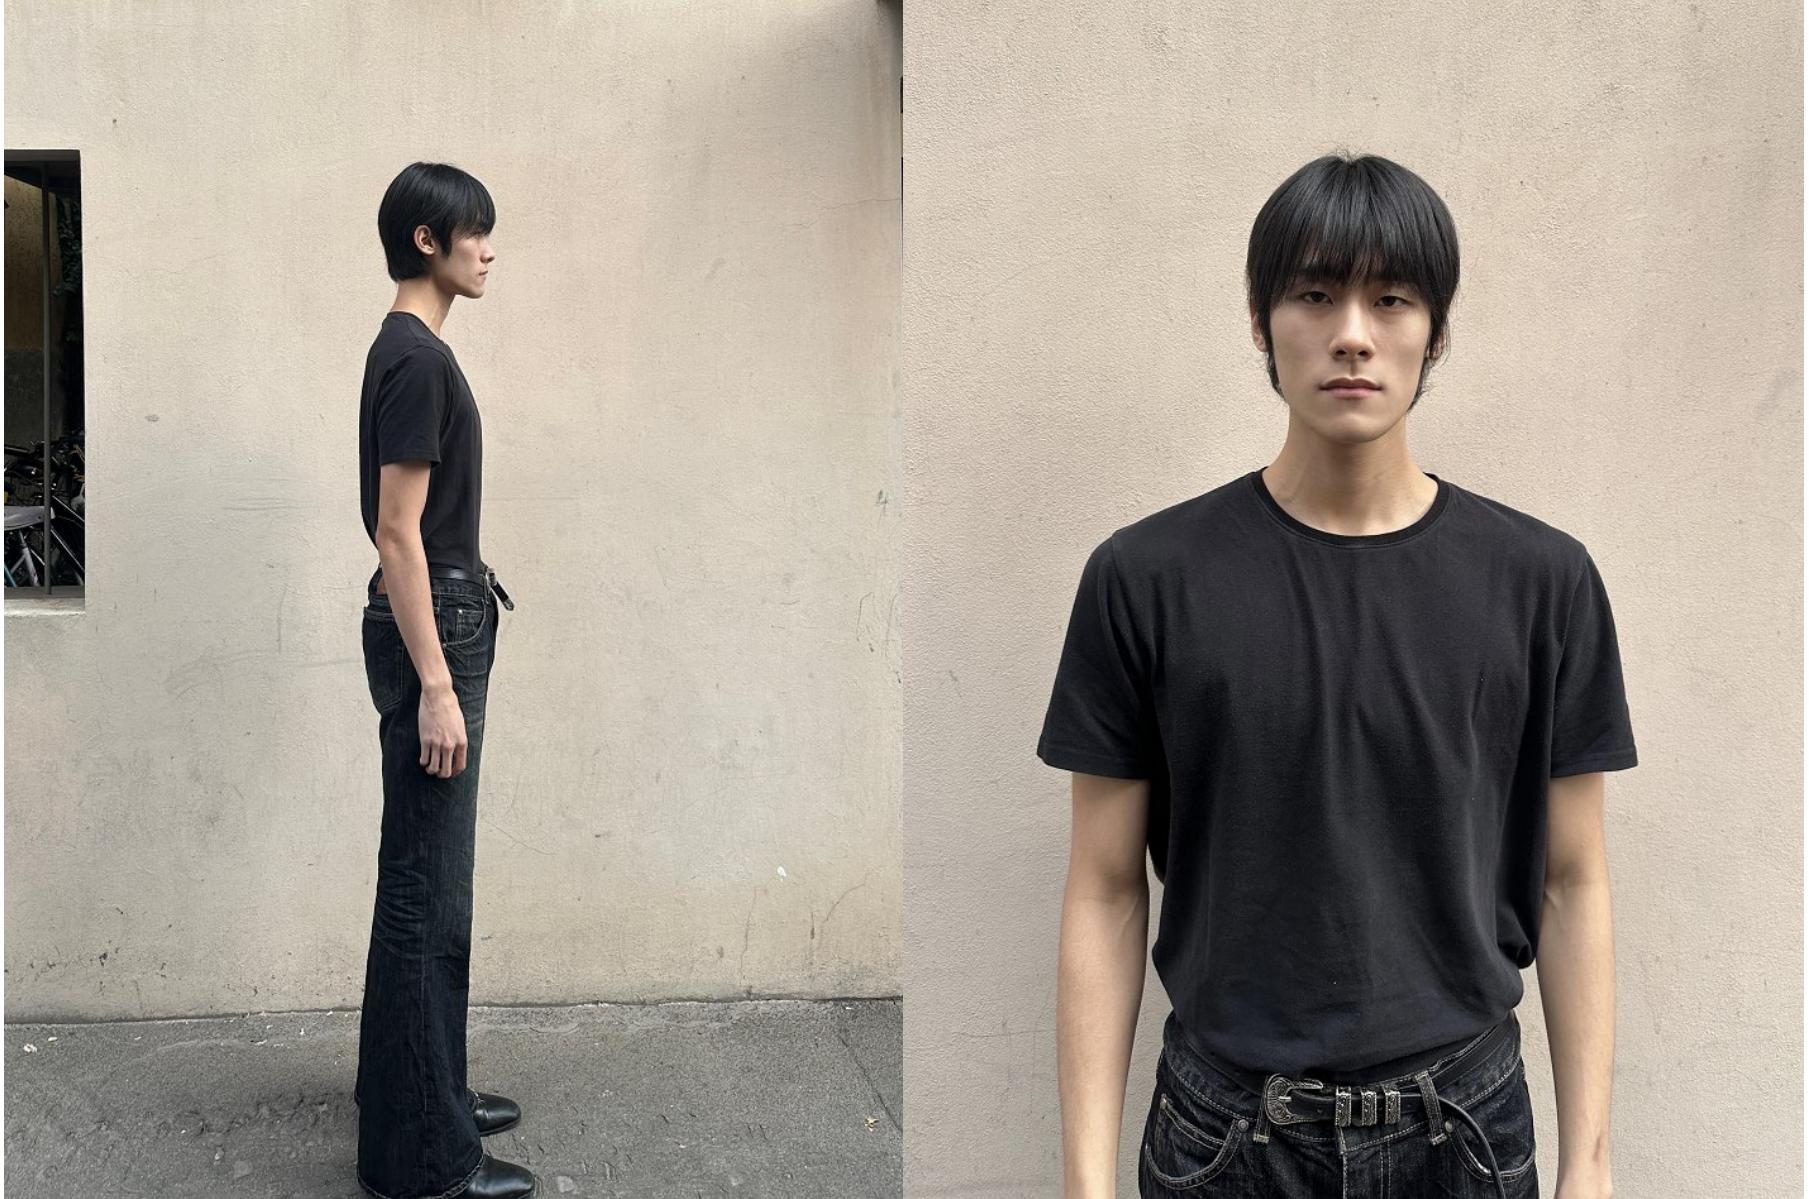

KIM CHANG MIN (@changmin_k_)

Morph

Morph Management, 36 Jangmun-ro Yongsan-gu Seoul Korea ZIP 04393 | Phone: +82 2 797 7200

KIM CHANG MIN (@changmin_k_)

Height 187/6'1.5" Chest 82/32.5" Waist 66/26" Hips 86/34" Shoe 280mm Hair Black Eyes Black Born in 2001