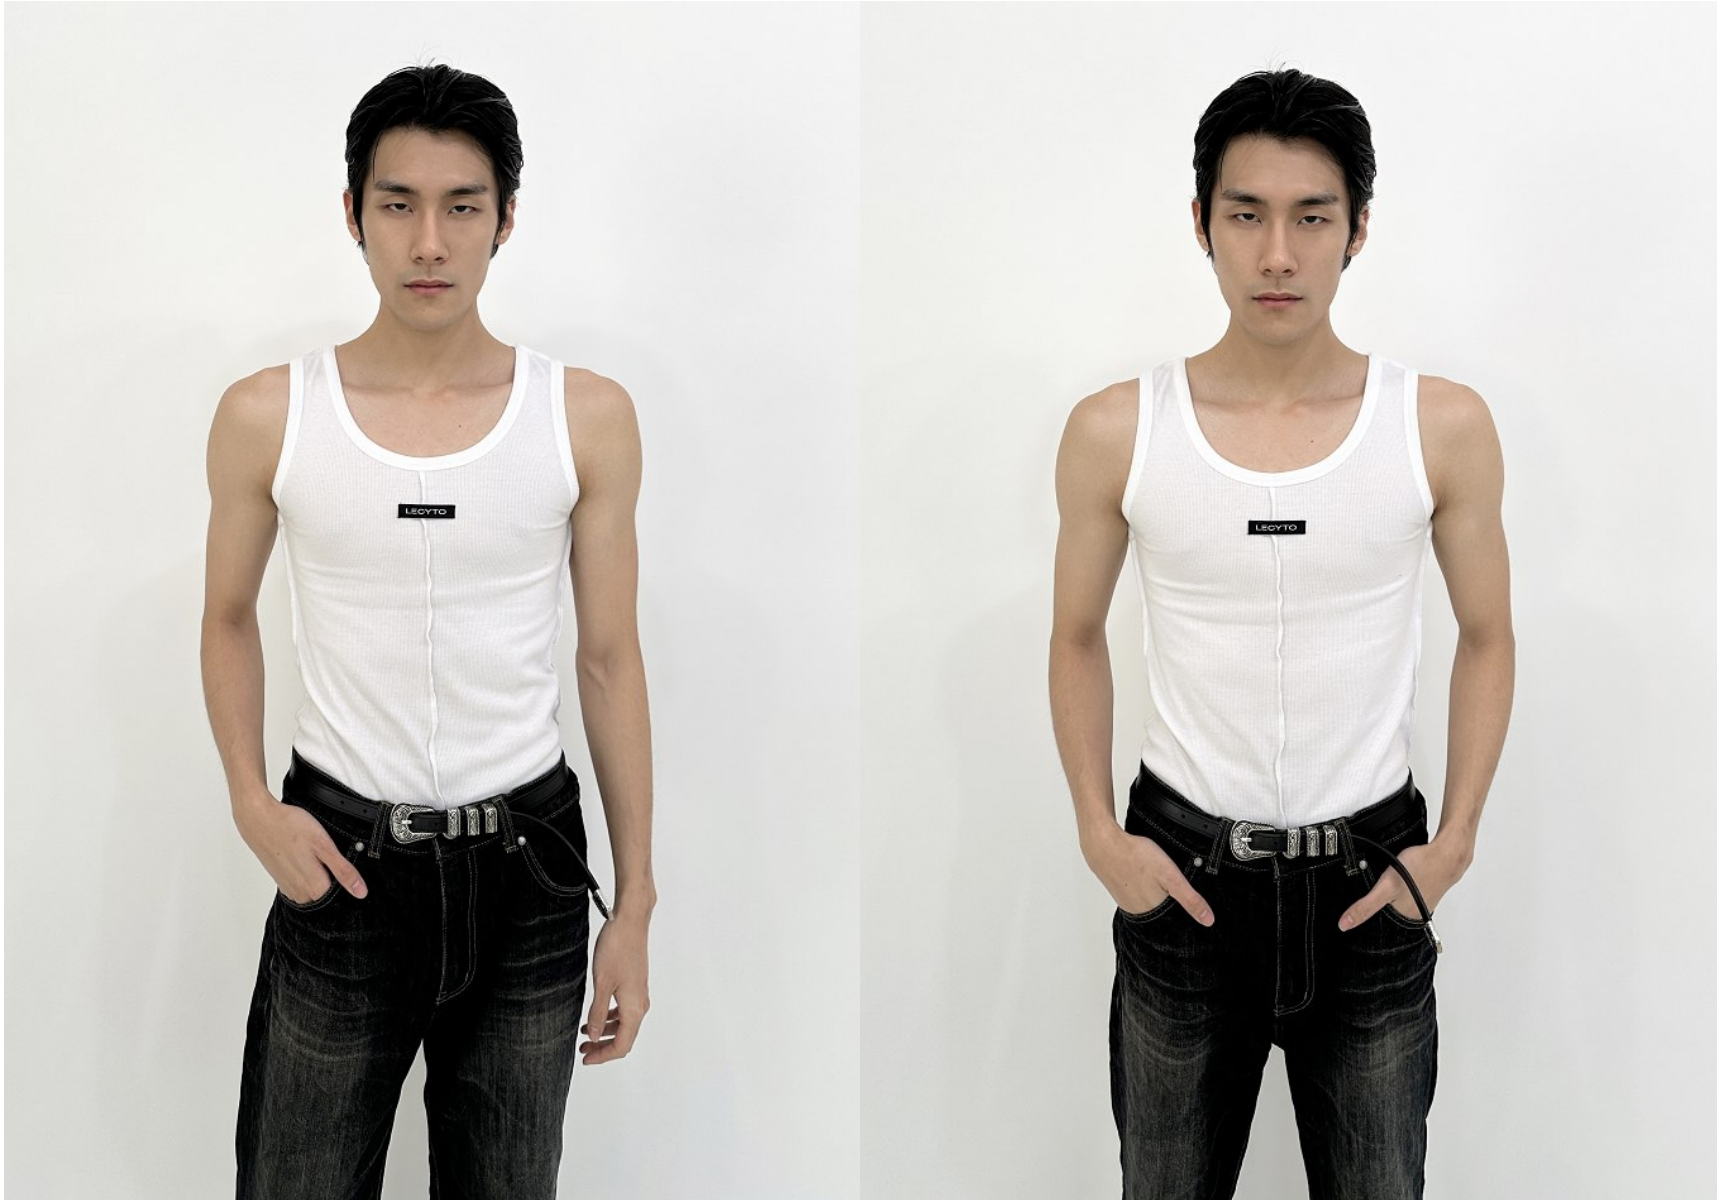

KIM CHANG MIN (@changmin_k_)

Morph

Morph Management, 36 Jangmun-ro Yongsan-gu Seoul Korea ZIP 04393 | Phone: +82 2 797 7200

KIM CHANG MIN (@changmin_k_)

Height 186/6'1.5" Chest 82/32.5" Waist 66/26" Hips 86/34" Shoe 280mm Hair Black Eyes Black Born in 2001