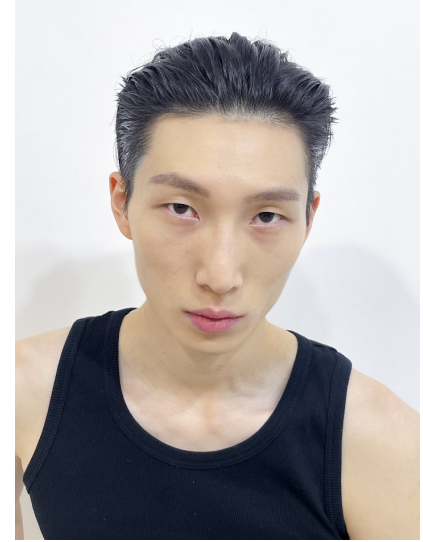

Morph

Morph Management, 36 Jangmun-ro Yongsan-gu Seoul Korea ZIP 04393 | Phone: +82 2 797 7200

LEE WON YOUNG (@mppgdp)

Height 185/6'1" Chest 81/32" Waist 63/25" Hips 87/34.5" Shoe 275mm Hair Black Eyes Black Born in 2000