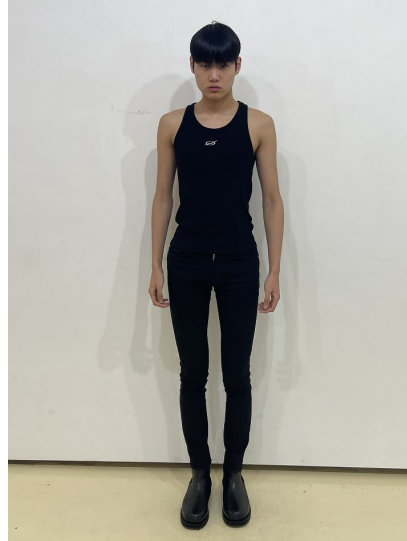

# Morph

Morph Management, 36 Jangmun-ro Yongsan-gu Seoul Korea ZIP 04393 | Phone: +82 2 797 7200

YU HAE SEONG (@haeseongyu)

Height 189/6'2.5" Chest 85/33.5" Waist 66/26" Hips 94/37" Shoe 275mm Hair Black Eyes Black Born in 2004