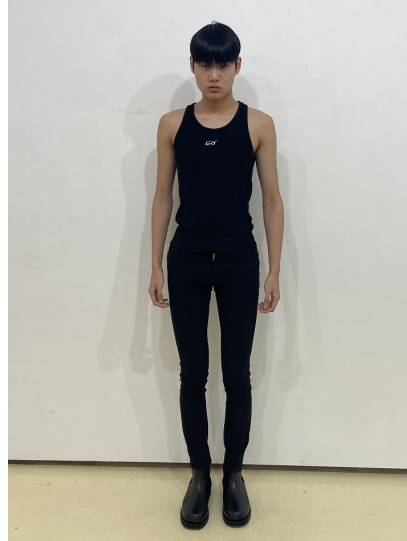

Morph

Morph Management, 36 Jangmun-ro Yongsan-gu Seoul Korea ZIP 04393 | Phone: +82 2 797 7200

YU HAE SEONG (@haeseongyu)

Height 189/6'2.5" Chest 85/33.5" Waist 66/26" Hips 94/37" Shoe 275mm Hair Black Eyes Black Born in 2004