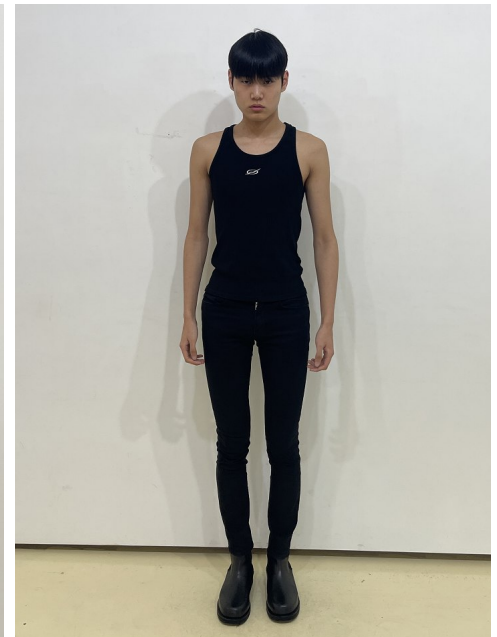

Morph

Morph Management, 36 Jangmun-ro Yongsan-gu Seoul Korea ZIP 04393 | Phone: +82 2 797 7200

Yu Hae Seong (@haeseongyu)

Height 189/6'2.5" Chest 85/33.5" Waist 66/26" Hips 94/37" Shoe 275mm Hair Black Eyes Black Born in 2004