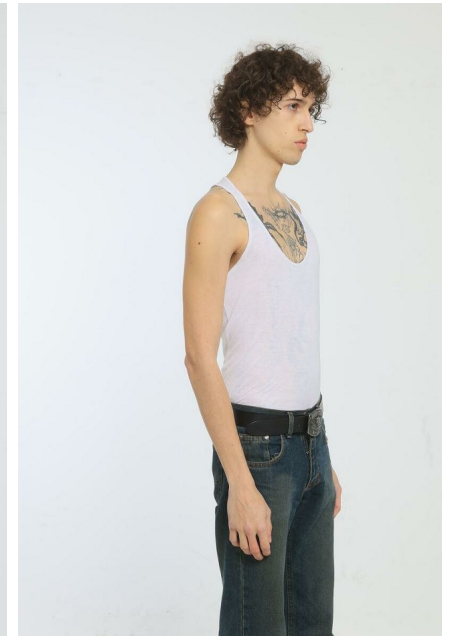

# Morph

Morph Management, 36 Jangmun-ro Yongsan-gu Seoul Korea ZIP 04393 | Phone: +82 2 797 7200

**Teo (@mttcmt)**

Height 183/6'0" Waist 68/26.5" Hips 85/33.5" Shoe 280mm Hair Brown Eyes  
Brown Born in 1900