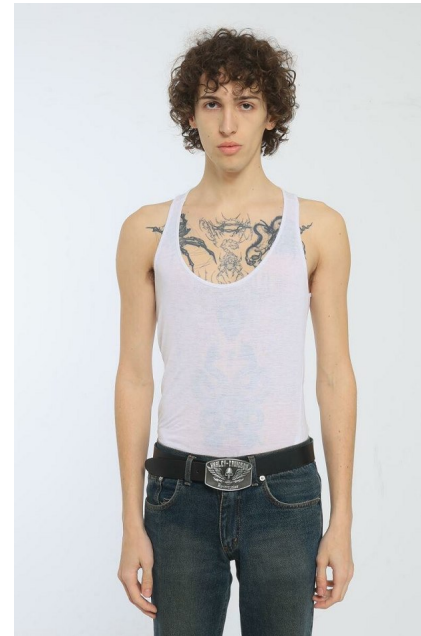

# Morph

Morph Management, 36 Jangmun-ro Yongsan-gu Seoul Korea ZIP 04393 | Phone: +82 2 797 7200

**Teo (@mttcmt)**

Height 183/6'0" Waist 68/26.5" Hips 85/33.5" Shoe 280mm Hair Brown Eyes  
Brown Born in 1900