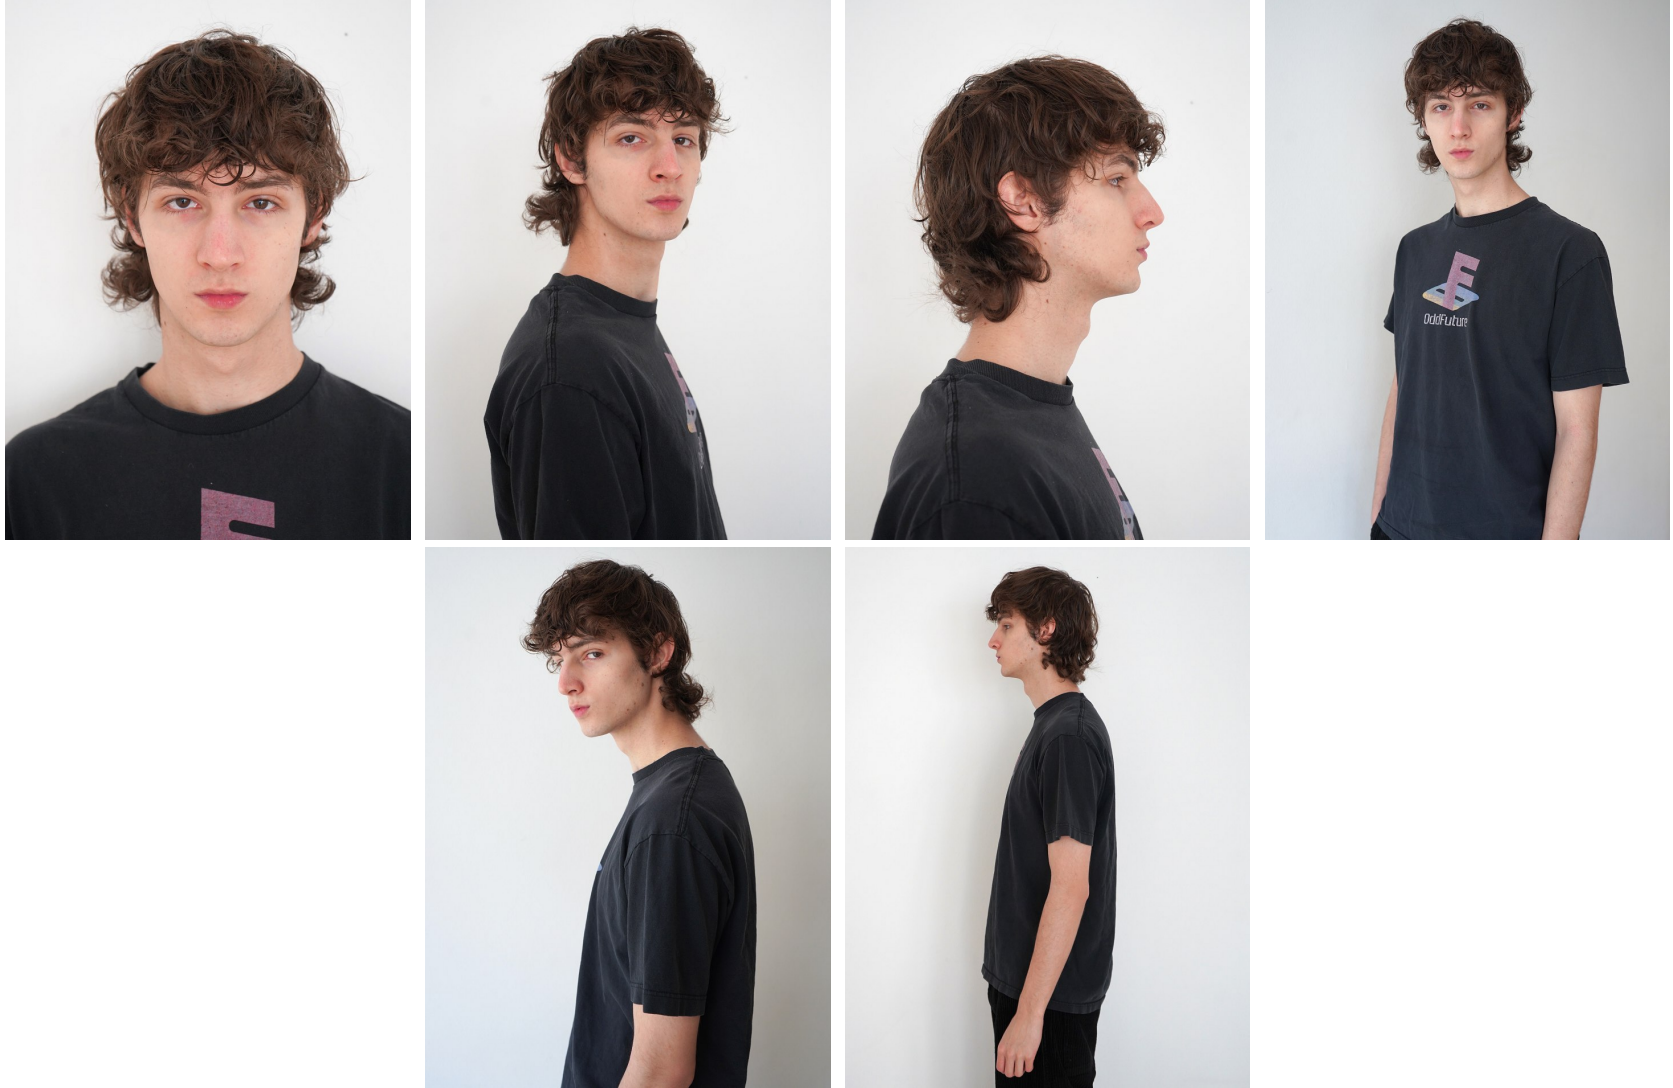

Morph

Morph Management, 36 Jangmun-ro Yongsan-gu Seoul Korea ZIP 04393 | Phone: +82 2 797 7200

YONATAN EXSS

Height 188/6'2" Chest 84/33" Waist 72/28.5" Hips 91/36" Hair Brown Eyes Brown Born in 1900