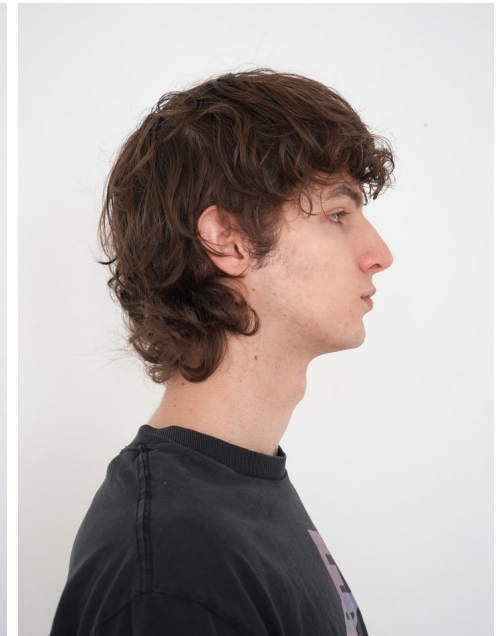

Morph

Morph Management, 36 Jangmun-ro Yongsan-gu Seoul Korea ZIP 04393 | Phone: +82 2 797 7200

Yonatan Exss

Height 188/6'2" Chest 84/33" Waist 72/28.5" Hips 91/36"
Hair Brown Eyes Brown Born in 1900