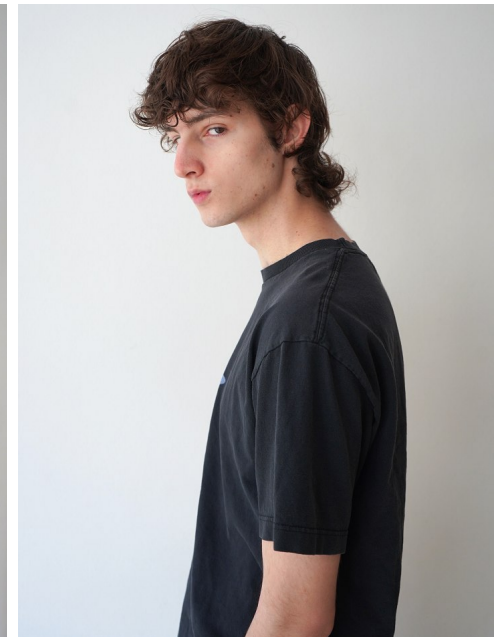

Morph

Morph Management, 36 Jangmun-ro Yongsan-gu Seoul Korea ZIP 04393 | Phone: +82 2 797 7200

Yonatan Exss

Height 188/6'2" Chest 84/33" Waist 72/28.5" Hips 91/36"
Hair Brown Eyes Brown Born in 1900