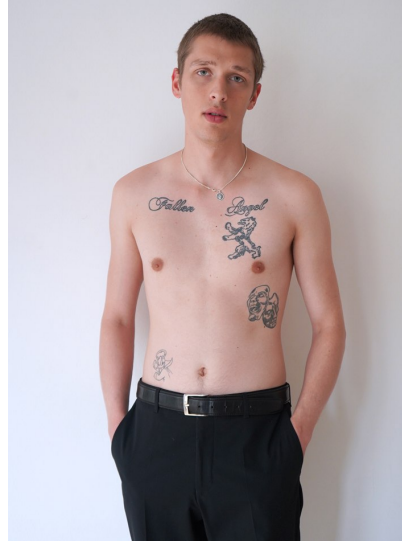

Morph

Morph Management, 36 Jangmun-ro Yongsan-gu Seoul Korea ZIP 04393 | Phone: +82 2 797 7200

ANTON TASCHOWSKY

Height 186/6'1.5" Chest 90/35.5" Waist 74/29" Hips 92/36" Hair Blonde Eyes Blue/Green Born in 1900