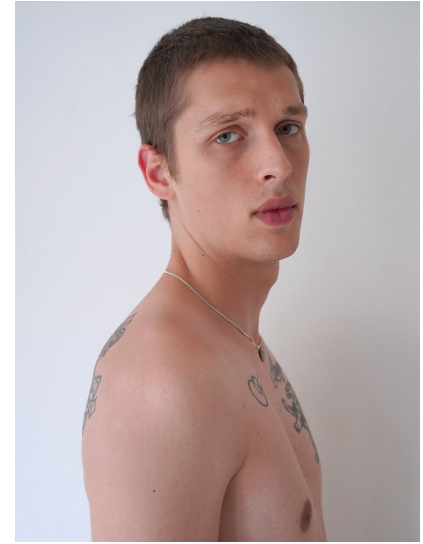

Morph

Morph Management, 36 Jangmun-ro Yongsan-gu Seoul Korea ZIP 04393 | Phone: +82 2 797 7200

ANTON TASCHOWSKY

Height 186/6'1.5" Chest 90/35.5" Waist 74/29" Hips 92/36" Hair Blonde Eyes Blue/Green Born in 1900