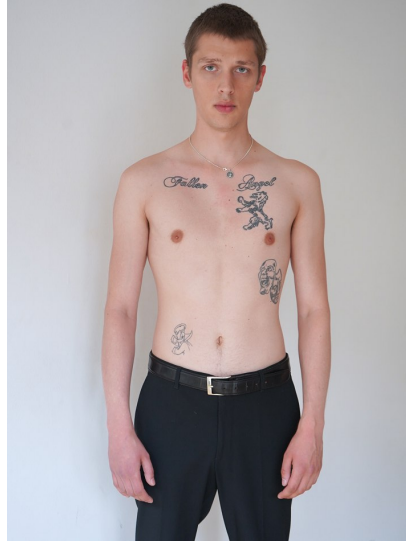

Morph

Morph Management, 36 Jangmun-ro Yongsan-gu Seoul Korea ZIP 04393 | Phone: +82 2 797 7200

ANTON TASCHOWSKY

Height 186/6'1.5" Chest 90/35.5" Waist 74/29" Hips 92/36" Hair Blonde Eyes Blue/Green Born in 1900