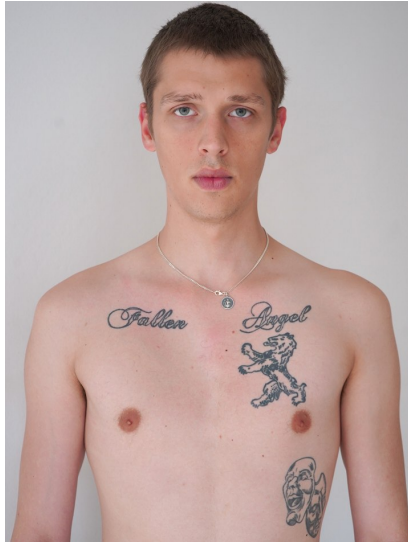

Morph

Morph Management, 36 Jangmun-ro Yongsan-gu Seoul Korea ZIP 04393 | Phone: +82 2 797 7200

ANTON TASCHOWSKY

Height 186/6'1.5" Chest 90/35.5" Waist 74/29" Hips 92/36" Hair Blonde Eyes Blue/Green Born in 1900