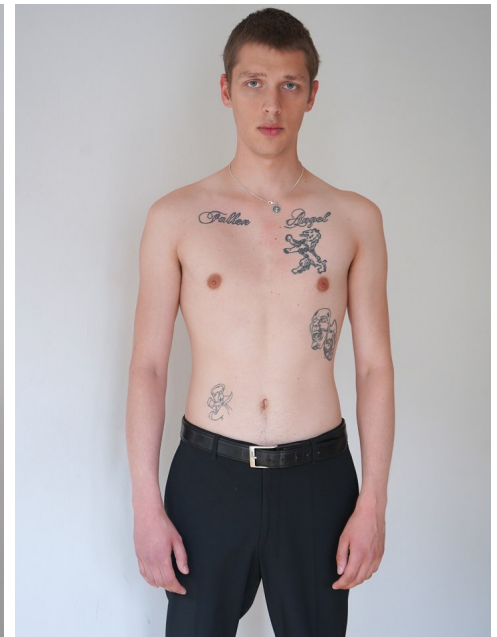

Morph

Morph Management, 36 Jangmun-ro Yongsan-gu Seoul Korea ZIP 04393 | Phone: +82 2 797 7200

Anton Taschowsky

Height 186/6'1.5" Chest 90/35.5" Waist 74/29" Hips 92/36"

Hair Blonde Eyes Blue/Green Born in 1900