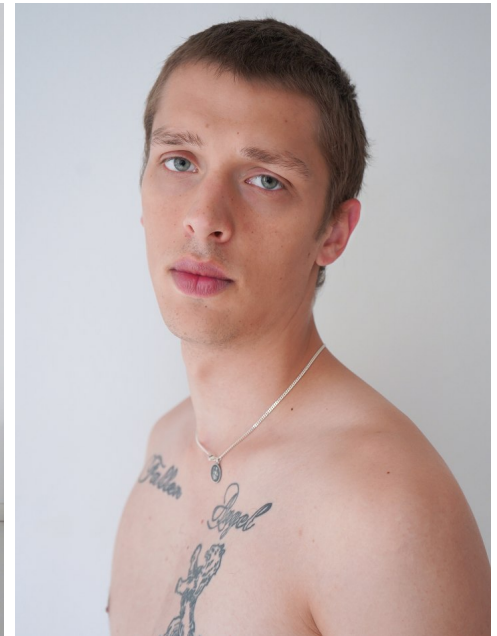

Morph

Morph Management, 36 Jangmun-ro Yongsan-gu Seoul Korea ZIP 04393 | Phone: +82 2 797 7200

Anton Taschowsky

Height 186/6'1.5" Chest 90/35.5" Waist 74/29" Hips 92/36"

Hair Blonde Eyes Blue/Green Born in 1900