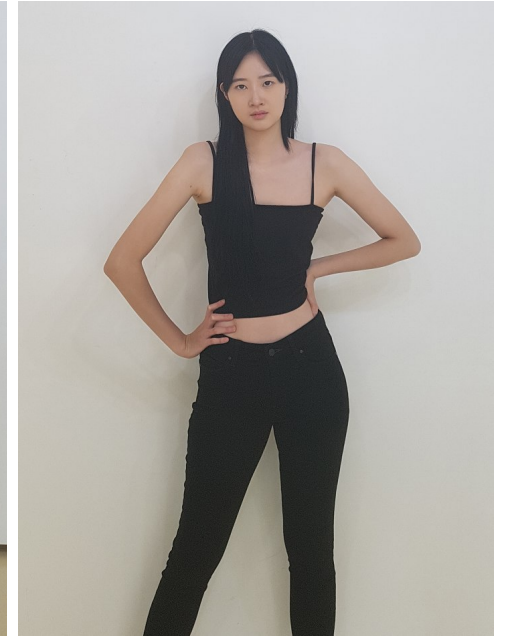

# Morph

Morph Management, 36 Jangmun-ro Yongsan-gu Seoul Korea ZIP 04393 | Phone: +82 2 797 7200

**Shin Ji An**

Height 182/5'11.5" Bust 73/28.5" A Waist 56/22" Hips 84/33" Shoe 250mm  
Hair Black Eyes Brown Born in 2002