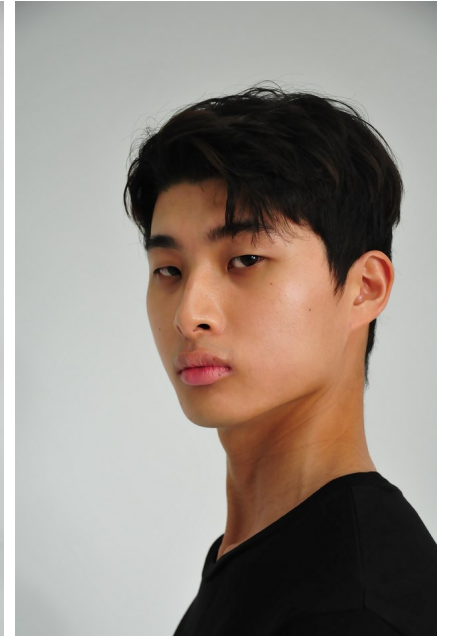

# Morph

Morph Management, 36 Jangmun-ro Yongsan-gu Seoul Korea ZIP 04393 | Phone: +82 2 797 7200

**Jeon Dong Hyeon (@zedoep)**

Height 186/6'1.5" Chest 86/34" Waist 73/28.5" Hips 91/36" Shoe 275mm Hair Black Eyes Black Born in 1999