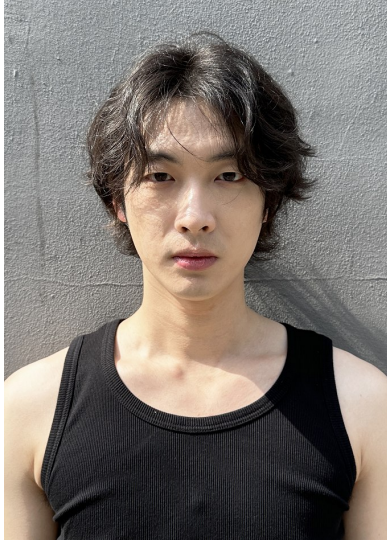

Morph

Morph Management, 36 Jangmun-ro Yongsan-gu Seoul Korea ZIP 04393 | Phone: +82 2 797 7200

KIM GYU BEOM (@gyu_0221)

Height 184/6'0.5" Chest 87/34.5" Waist 69/27" Hips 91/36" Shoe 265mm Hair Black Eyes Black Born in 1999