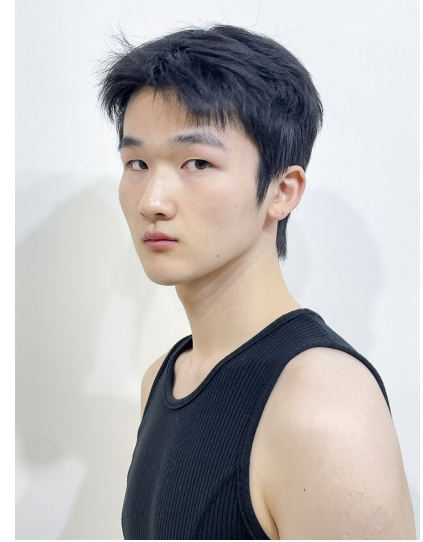

# Morph

Morph Management, 36 Jangmun-ro Yongsan-gu Seoul Korea ZIP 04393 | Phone: +82 2 797 7200

CHOI HAE JIN (@hxe\_xinnn)

Height 185/6'1" Chest 82/32.5" Waist 67/26.5" Hips 91/36" Shoe 280mm Hair Black Eyes Black Born in 2003