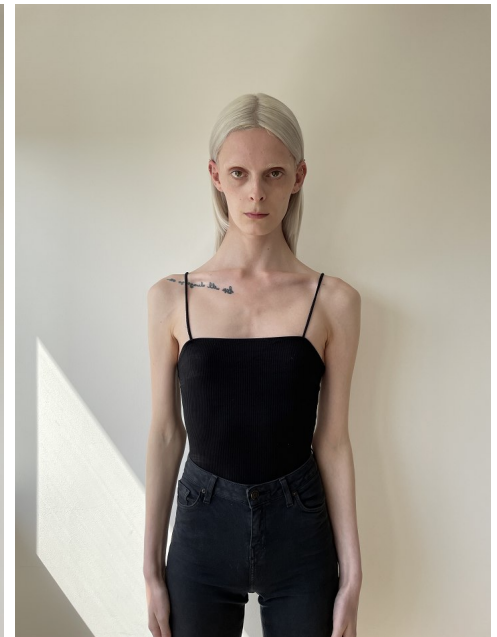

# Morph

Morph Management, 36 Jangmun-ro Yongsan-gu Seoul Korea ZIP 04393 | Phone: +82 2 797 7200

**Gigi Hari (@gigi.hari)**

Height 182/5'11.5" Bust 80/31.5" A Waist 61/24" Hips 85/33.5" Shoe 260mm  
Hair Blonde Eyes Green/Brown Born in 1994