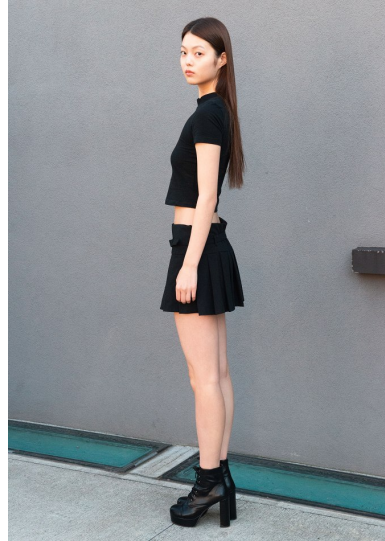

Morph

Morph Management, 36 Jangmun-ro Yongsan-gu Seoul Korea ZIP 04393 | Phone: +82 2 797 7200

LEE JOO HYUN (@jooiooui)

Height 178/5'10" Bust 80/31.5" A Waist 60/23.5" Hips 90/35.5" Shoe 250mm Hair Black Eyes Black Born in 2004