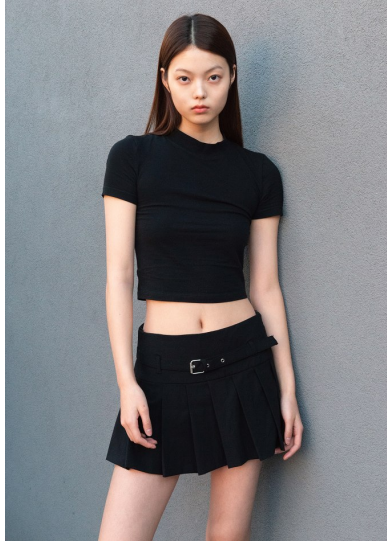

Morph

Morph Management, 36 Jangmun-ro Yongsan-gu Seoul Korea ZIP 04393 | Phone: +82 2 797 7200

LEE JOO HYUN (@jooiooui)

Height 178/5'10" Bust 80/31.5" A Waist 60/23.5" Hips 90/35.5" Shoe 250mm Hair Black Eyes Black Born in 2004