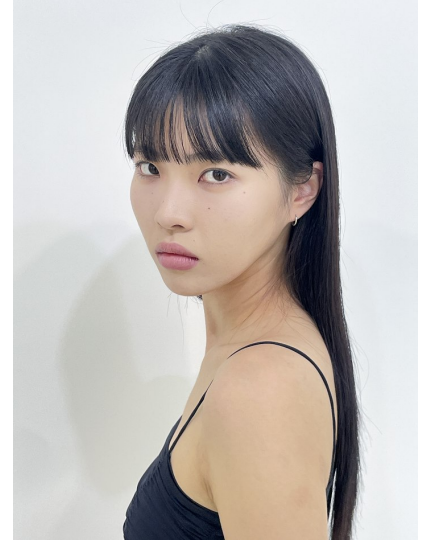

Morph

Morph Management, 36 Jangmun-ro Yongsan-gu Seoul Korea ZIP 04393 | Phone: +82 2 797 7200

YOO SO HYEON (@upeepboo)

Height 173/5'8" Bust 79/31" A Waist 60/23.5" Hips 89/35" Shoe 240mm Hair Black Eyes Brown Born in 2001