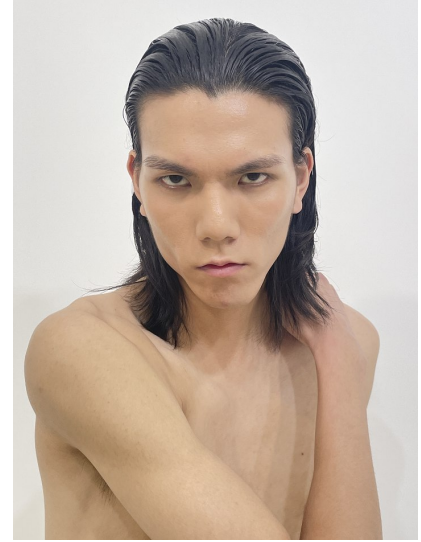

Morph

Morph Management, 36 Jangmun-ro Yongsan-gu Seoul Korea ZIP 04393 | Phone: +82 2 797 7200

CHOI KANG (@_kang1488)

Height 189/6'2.5" Chest 89/35" Waist 69/27" Hips 86/34" Shoe 275mm Hair Black Eyes Black Born in 2001