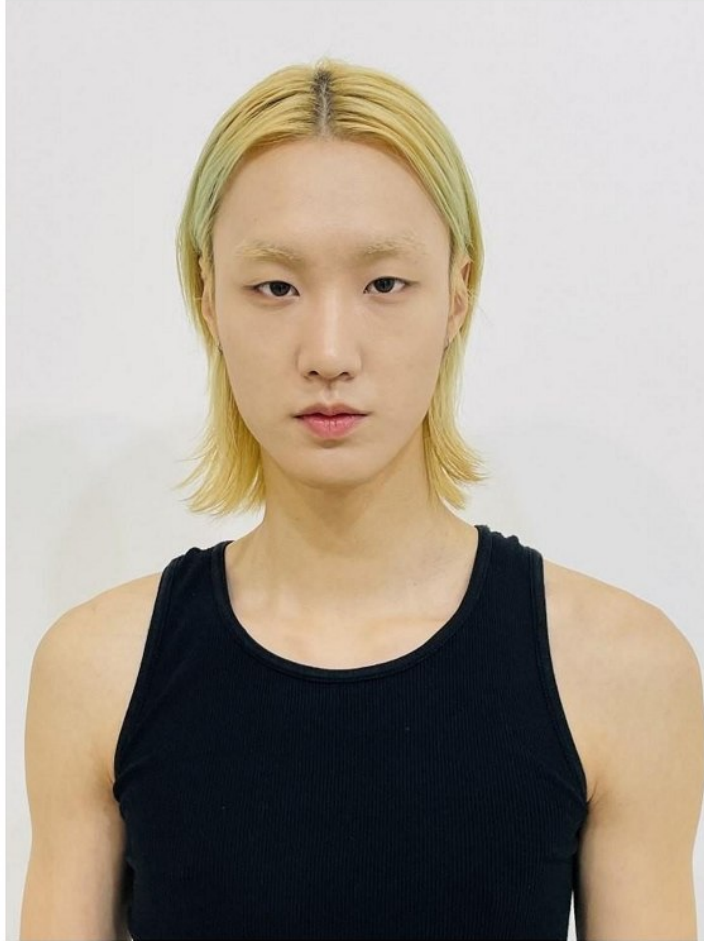

Morph

Morph Management, 36 Jangmun-ro Yongsan-gu Seoul Korea ZIP 04393 | Phone: +82 2 797 7200

Morph

Morph Management, 36 Jangmun-ro Yongsan-gu Seoul Korea ZIP 04393 | Phone: +82 2 797 7200

Son Ho Hyun (@_hophin_)

Height 187/6'1.5" Chest 83/32.5" Waist 67/26.5" Hips 87/34.5" Shoe 265mm

Hair Black Eyes Black Born in 1998

MORPH COMPCARD UPDATE MEN

Born in 1900