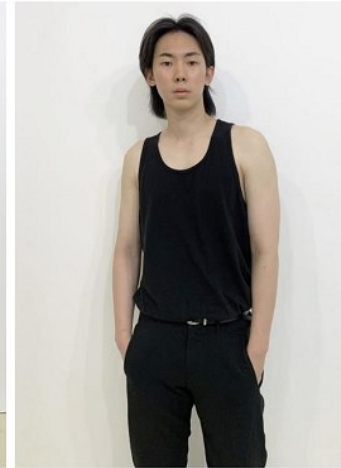

Morph

Morph Management, 36 Jangmun-ro Yongsan-gu Seoul Korea ZIP 04393 | Phone: +82 2 797 7200

Morph

Morph Management, 36 Jangmun-ro Yongsan-gu Seoul Korea ZIP 04393 | Phone: +82 2 797 7200

Han Sang Yun (@herethelightis)

Height 189/6'2.5" Chest 85/33.5" Waist 69/27" Hips 91/36" Shoe 270mm

Hair Black Eyes Black Born in 1999

MORPH COMPCARD UPDATE MEN

Born in 1900