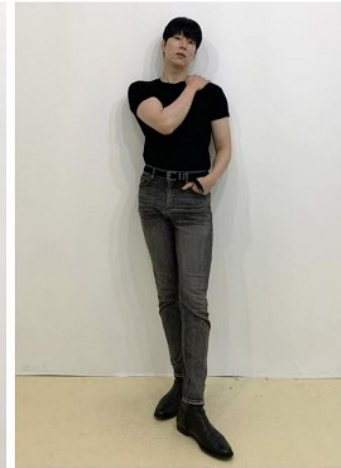

Morph

Morph Management, 36 Jangmun-ro Yongsan-gu Seoul Korea ZIP 04393 | Phone: +82 2 797 7200

Morph

Morph Management, 36 Jangmun-ro Yongsan-gu Seoul Korea ZIP 04393 | Phone: +82 2 797 7200

Son Chang Hyeok (@schyeok)

Height 186/6'1.5" Chest 94/37" Waist 75/29.5" Hips 95/37.5" Shoe 275mm

Hair Black Eyes Black Born in 1993

MORPH COMPCARD UPDATE MEN

Born in 1900