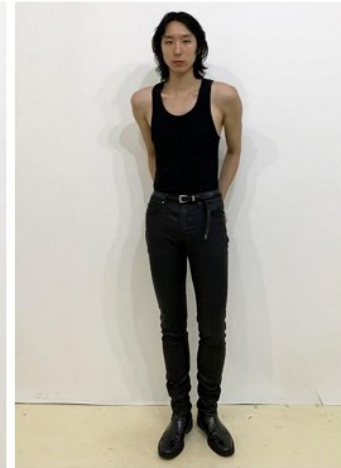

Morph

Morph Management, 36 Jangmun-ro Yongsan-gu Seoul Korea ZIP 04393 | Phone: +82 2 797 7200

Morph

Morph Management, 36 Jangmun-ro Yongsan-gu Seoul Korea ZIP 04393 | Phone: +82 2 797 7200

Lee Hyeon Seo (@tgt_thumb)

Height 186/6'1.5" Chest 84/33" Waist 66/26" Hips 92/36" Shoe 275mm

Hair Black Eyes Brown Born in 2002

MORPH COMPCARD UPDATE MEN

Born in 1900