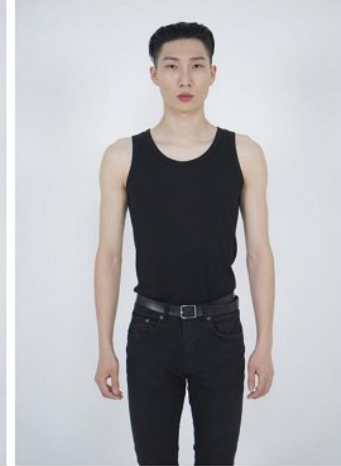

Morph

Morph Management, 36 Jangmun-ro Yongsan-gu Seoul Korea ZIP 04393 | Phone: +82 2 797 7200

Morph

Morph Management, 36 Jangmun-ro Yongsan-gu Seoul Korea ZIP 04393 | Phone: +82 2 797 7200

Lee Won Young (@mppgdp)

Height 185/6'1" Chest 84/33" Waist 64/25" Hips 88/34.5" Shoe 275mm

Hair Black Eyes Black Born in 2000

MORPH COMPCARD UPDATE MEN

Born in 1900