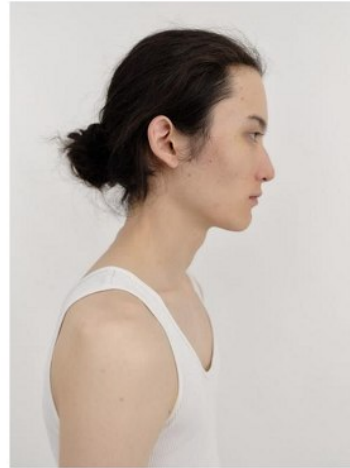

Morph

Morph Management, 36 Jangmun-ro Yongsan-gu Seoul Korea ZIP 04393 | Phone: +82 2 797 7200

Morph

Morph Management, 36 Jangmun-ro Yongsan-gu Seoul Korea ZIP 04393 | Phone: +82 2 797 7200

Kenta (@kenta_fie)

Height 187/6'1.5" Chest 87/34.5" Hips 89/35" Hair Black Eyes Black Born in 1900

MORPH COMPCARD UPDATE MEN

Born in 1900