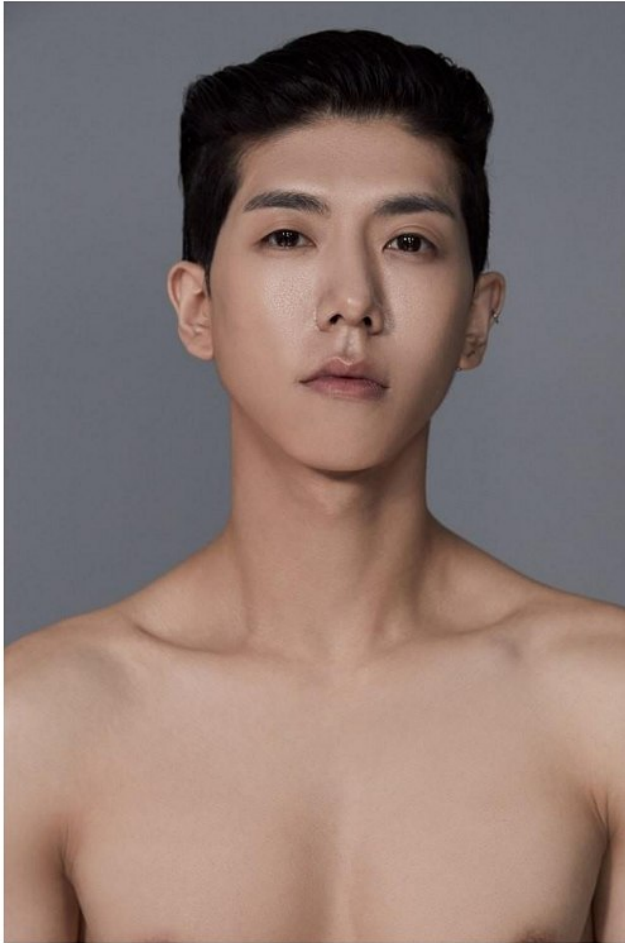

Morph

Morph Management, 36 Jangmun-ro Yongsan-gu Seoul Korea ZIP 04393 | Phone: +82 2 797 7200

Morph

Morph Management, 36 Jangmun-ro Yongsan-gu Seoul Korea ZIP 04393 | Phone: +82 2 797 7200

Seo Tae Won (@seotaewonnnn)

Height 183/6'0" Chest 99/39" Waist 74/29" Hips 92/36" Shoe 270mm

Hair Black Eyes Black Born in 1995

MORPH COMPCARD UPDATE MEN

Born in 1900