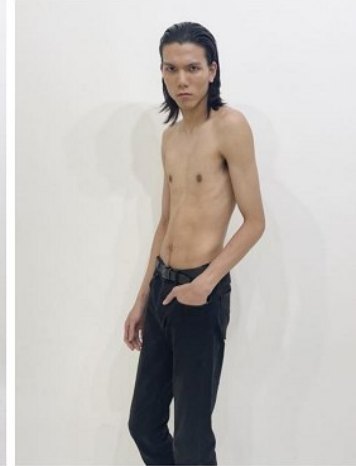

Morph

Morph Management, 36 Jangmun-ro Yongsan-gu Seoul Korea ZIP 04393 | Phone: +82 2 797 7200

Morph

Morph Management, 36 Jangmun-ro Yongsan-gu Seoul Korea ZIP 04393 | Phone: +82 2 797 7200

Choi Kang (@_kang1488)

Height 189/6'2.5" Chest 89/35" Waist 69/27" Hips 86/34" Shoe 275mm

Hair Black Eyes Black Born in 2001

MORPH COMPCARD UPDATE MEN

Born in 1900