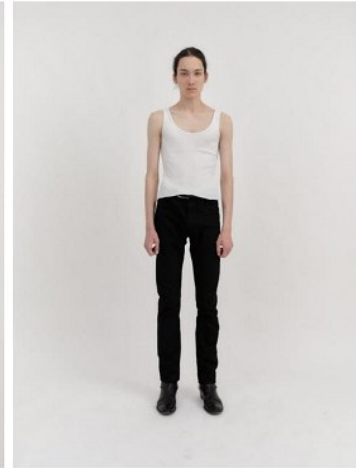

Morph

Morph Management, 36 Jangmun-ro Yongsan-gu Seoul Korea ZIP 04393 | Phone: +82 2 797 7200

Morph

Morph Management, 36 Jangmun-ro Yongsan-gu Seoul Korea ZIP 04393 | Phone: +82 2 797 7200

Kenta (@kenta_fie)

Height 187/6'1.5" Chest 87/34.5" Hips 89/35" Hair Black Eyes Black Born in 1900

MORPH COMPCARD UPDATE MEN

Born in 1900