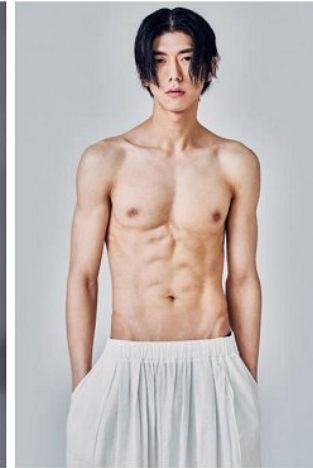

Morph

Morph Management, 36 Jangmun-ro Yongsan-gu Seoul Korea ZIP 04393 | Phone: +82 2 797 7200

Morph

Morph Management, 36 Jangmun-ro Yongsan-gu Seoul Korea ZIP 04393 | Phone: +82 2 797 7200

Seo Tae Won (@seotaewonnnn)

Height 183/6'0" Chest 99/39" Waist 74/29" Hips 92/36" Shoe 270mm

Hair Black Eyes Black Born in 1995

MORPH COMPCARD UPDATE MEN

Born in 1900