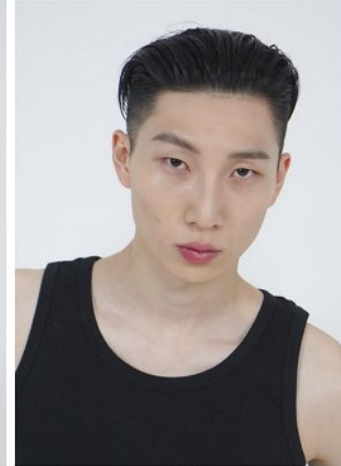

Morph

Morph Management, 36 Jangmun-ro Yongsan-gu Seoul Korea ZIP 04393 | Phone: +82 2 797 7200

Morph

Morph Management, 36 Jangmun-ro Yongsan-gu Seoul Korea ZIP 04393 | Phone: +82 2 797 7200

Lee Won Young (@mppgdp)

Height 185/6'1" Chest 84/33" Waist 64/25" Hips 88/34.5" Shoe 275mm

Hair Black Eyes Black Born in 2000

MORPH COMPCARD UPDATE MEN

Born in 1900