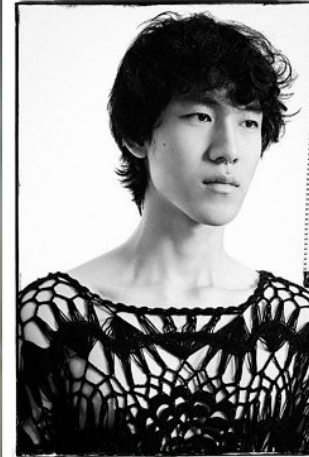

Morph

Morph Management, 36 Jangmun-ro Yongsan-gu Seoul Korea ZIP 04393 | Phone: +82 2 797 7200

Morph

Morph Management, 36 Jangmun-ro Yongsan-gu Seoul Korea ZIP 04393 | Phone: +82 2 797 7200

Jinwoo (@jinwooh04)

Height 187/6'1.5" Chest 91/36" Waist 72/28.5" Hips 92/36" Shoe 280mm

Hair Black Eyes Brown Born in 2004

MORPH COMPCARD UPDATE MEN

Born in 1900