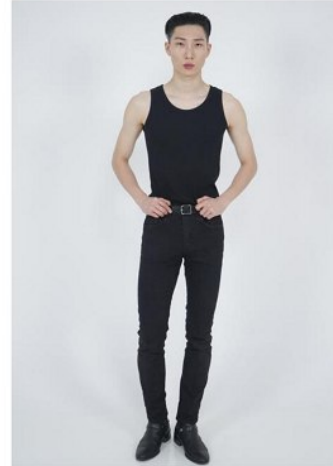

Morph

Morph Management, 36 Jangmun-ro Yongsan-gu Seoul Korea ZIP 04393 | Phone: +82 2 797 7200

Morph

Morph Management, 36 Jangmun-ro Yongsan-gu Seoul Korea ZIP 04393 | Phone: +82 2 797 7200

Lee Won Young (@mppgdp)

Height 185/6'1" Chest 84/33" Waist 64/25" Hips 88/34.5" Shoe 275mm

Hair Black Eyes Black Born in 2000

MORPH COMPCARD UPDATE MEN

Born in 1900