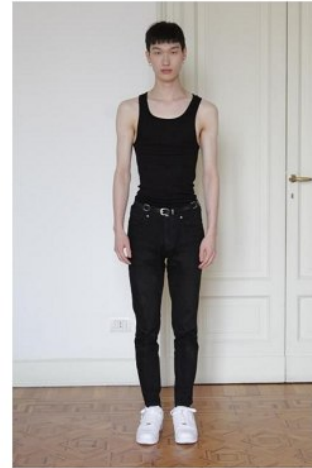

Morph

Morph Management, 36 Jangmun-ro Yongsan-gu Seoul Korea ZIP 04393 | Phone: +82 2 797 7200

Morph

Morph Management, 36 Jangmun-ro Yongsan-gu Seoul Korea ZIP 04393 | Phone: +82 2 797 7200

Jeong Junho (@_xnkstyrokbuddy)

Height 187/6'1.5" Chest 82/32.5" Waist 65/25.5" Hips 90/35.5" Shoe 280mm

Hair Black Eyes Black Born in 2002

MORPH COMPCARD UPDATE MEN

Born in 1900