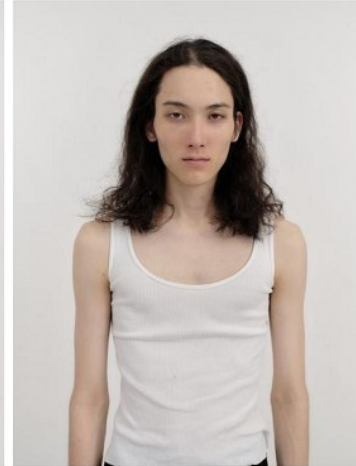

Morph

Morph Management, 36 Jangmun-ro Yongsan-gu Seoul Korea ZIP 04393 | Phone: +82 2 797 7200

Morph

Morph Management, 36 Jangmun-ro Yongsan-gu Seoul Korea ZIP 04393 | Phone: +82 2 797 7200

Kenta (@kenta_fie)

Height 187/6'1.5" Chest 87/34.5" Hips 89/35" Hair Black Eyes Black Born in 1900

MORPH COMPCARD UPDATE MEN

Born in 1900