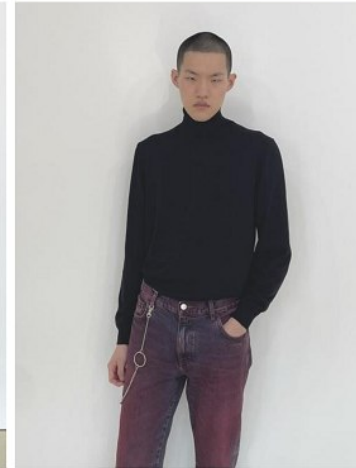

Morph

Morph Management, 36 Jangmun-ro Yongsan-gu Seoul Korea ZIP 04393 | Phone: +82 2 797 7200

Morph

Morph Management, 36 Jangmun-ro Yongsan-gu Seoul Korea ZIP 04393 | Phone: +82 2 797 7200

Yoon Jun Young (@jazz_yoon02)

Height 191/6'3" Chest 77/30.5" Waist 63/25" Hips 94/37" Shoe 270mm

Hair Bald Eyes Black Born in 2002

MORPH COMPCARD UPDATE MEN

Born in 1900