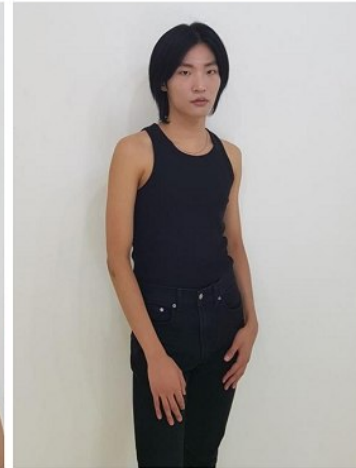

Morph

Morph Management, 36 Jangmun-ro Yongsan-gu Seoul Korea ZIP 04393 | Phone: +82 2 797 7200

Morph

Morph Management, 36 Jangmun-ro Yongsan-gu Seoul Korea ZIP 04393 | Phone: +82 2 797 7200

Kim Si Hun (@kim.si.hun)

Height 185/6'1" Chest 79/31" Waist 66/26" Hips 88/34.5" Shoe 260mm

Hair Black Eyes Black Born in 1997

MORPH COMPCARD UPDATE MEN

Born in 1900