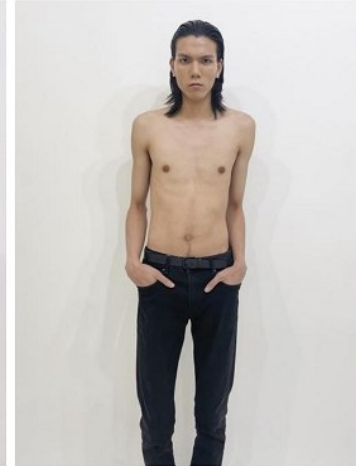

Morph

Morph Management, 36 Jangmun-ro Yongsan-gu Seoul Korea ZIP 04393 | Phone: +82 2 797 7200

Morph

Morph Management, 36 Jangmun-ro Yongsan-gu Seoul Korea ZIP 04393 | Phone: +82 2 797 7200

Choi Kang (@_kang1488)

Height 189/6'2.5" Chest 89/35" Waist 69/27" Hips 86/34" Shoe 275mm

Hair Black Eyes Black Born in 2001

MORPH COMPCARD UPDATE MEN

Born in 1900