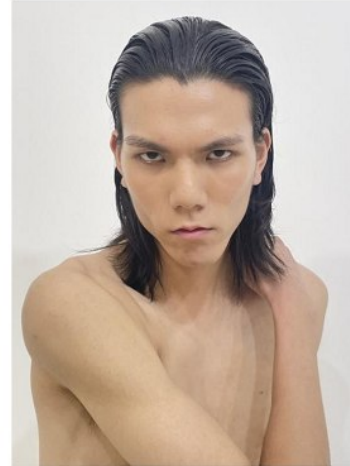

Morph

Morph Management, 36 Jangmun-ro Yongsan-gu Seoul Korea ZIP 04393 | Phone: +82 2 797 7200

Morph

Morph Management, 36 Jangmun-ro Yongsan-gu Seoul Korea ZIP 04393 | Phone: +82 2 797 7200

Choi Kang (@_kang1488)

Height 189/6'2.5" Chest 89/35" Waist 69/27" Hips 86/34" Shoe 275mm

Hair Black Eyes Black Born in 2001

MORPH COMPCARD UPDATE MEN

Born in 1900