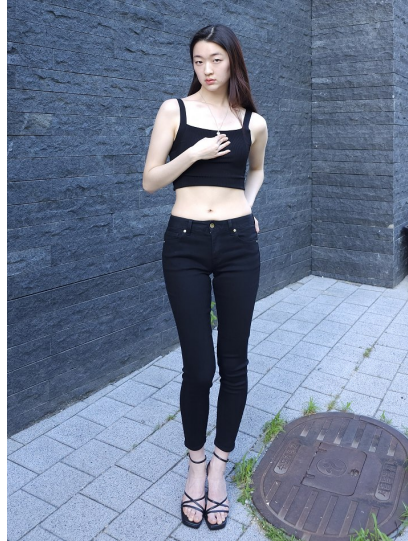

# Morph

Morph Management, 36 Jangmun-ro Yongsan-gu Seoul Korea ZIP 04393 | Phone: +82 2 797 7200

LEE YEA JIN (@phersu.io)

Height 173/5'8" Bust 80/31.5" B Waist 58/23" Hips 89/35" Shoe 245mm Hair Black Eyes Black Born in 2002