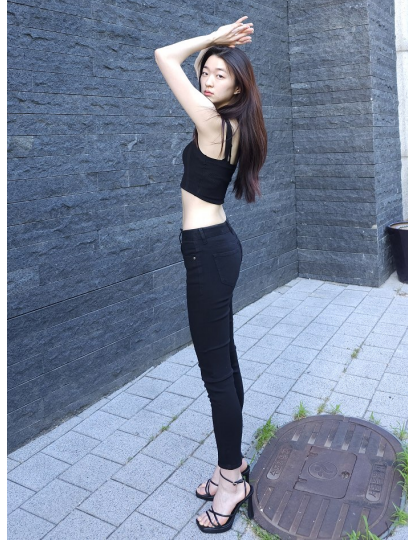

# Morph

Morph Management, 36 Jangmun-ro Yongsan-gu Seoul Korea ZIP 04393 | Phone: +82 2 797 7200

LEE YEA JIN (@phersu.io)

Height 173/5'8" Bust 80/31.5" B Waist 58/23" Hips 89/35" Shoe 245mm Hair Black Eyes Black Born in 2002