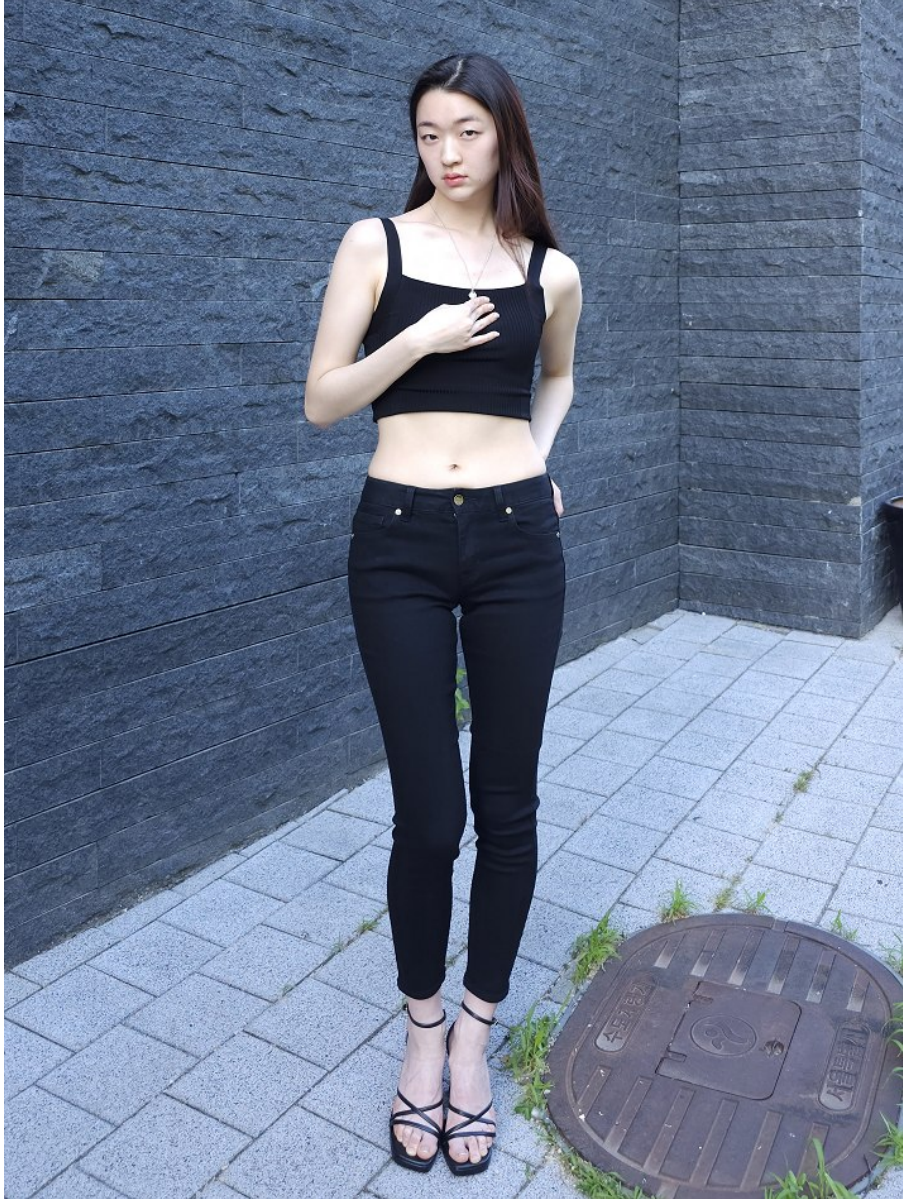

LEE YEA JIN (@phersu.io)

Morph

Morph Management, 36 Jangmun-ro Yongsan-gu Seoul Korea ZIP 04393 | Phone: +82 2 797 7200

LEE YEA JIN (@phersu.io)

Height 173/5'8" Bust 80/31.5" B Waist 58/23" Hips 89/35" Shoe 245mm Hair Black Eyes Black Born in 2002