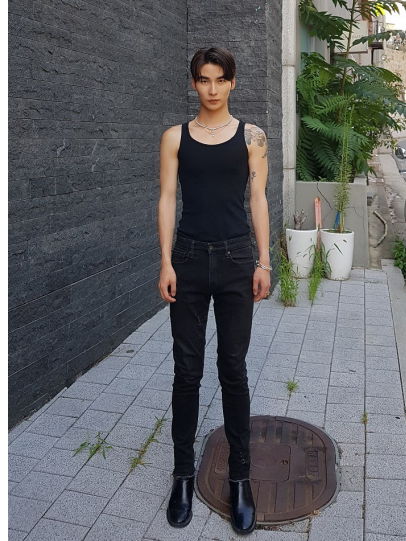

# Morph

Morph Management, 36 Jangmun-ro Yongsan-gu Seoul Korea ZIP 04393 | Phone: +82 2 797 7200

**JEON HYEON WOO (@honu.kr)**

Height 183/6'0" Chest 81/32" Waist 61/24" Hips 85/33.5" Shoe 265mm Hair Brown Eyes Black Born in 1998