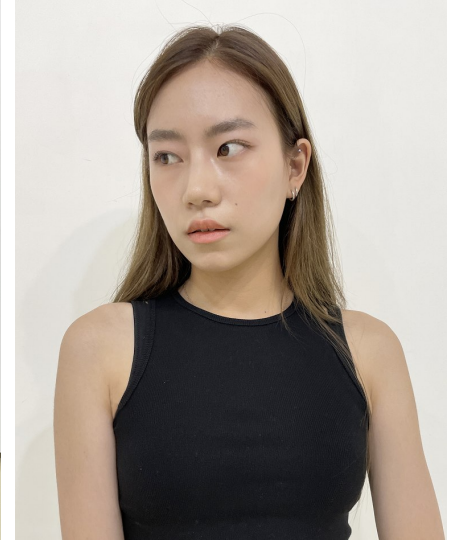

Morph

Morph Management, 36 Jangmun-ro Yongsan-gu Seoul Korea ZIP 04393 | Phone: +82 2 797 7200

YEON ESTHER (@estherryeon)

Height 170/5'7" Bust 83/32.5" B Waist 62/24.5" Hips 92/36" Shoe 245mm Hair Brown Eyes Brown Born in 2005