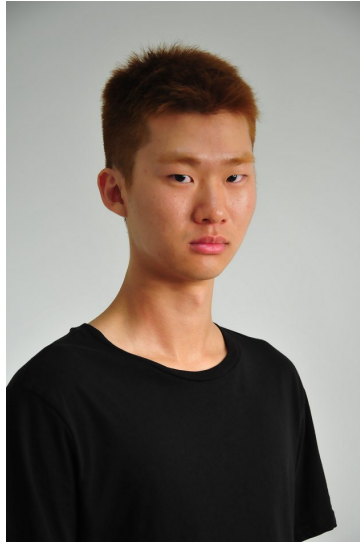

# Morph

Morph Management, 36 Jangmun-ro Yongsan-gu Seoul Korea ZIP 04393 | Phone: +82 2 797 7200

CHOI KANG MIN (@kang.pa)

Height 190/6'2.5" Chest 77/30.5" Waist 67/26.5" Hips 89/35" Shoe 280mm Hair Black Eyes Brown Born in 2000