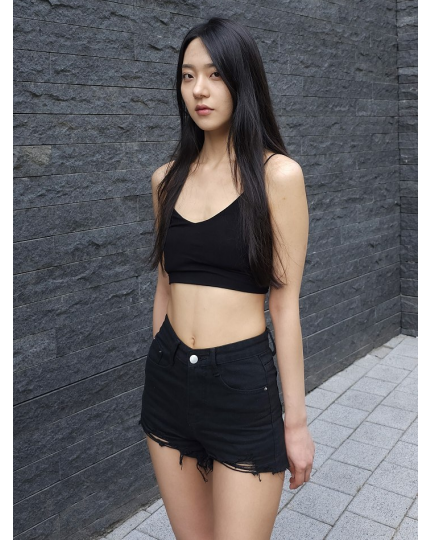

# Morph

Morph Management, 36 Jangmun-ro Yongsan-gu Seoul Korea ZIP 04393 | Phone: +82 2 797 7200

KOO NA YOON (@filllwithyou\_)

Height 172/5'7.5" Bust 79/31" A Waist 57/22.5" Hips 90/35.5" Shoe 240mm Hair Black Eyes Black Born in 2001