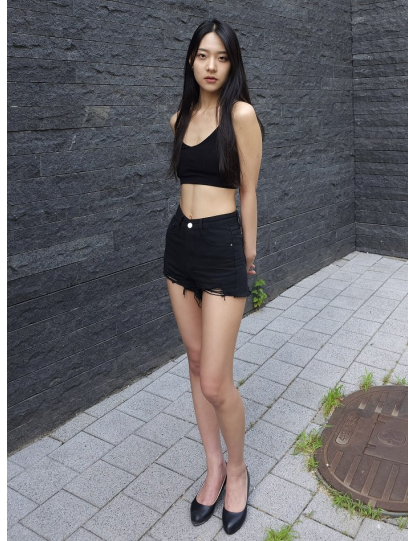

# Morph

Morph Management, 36 Jangmun-ro Yongsan-gu Seoul Korea ZIP 04393 | Phone: +82 2 797 7200

KOO NA YOON (@filllwithyou\_)

Height 172/5'7.5" Bust 79/31" A Waist 57/22.5" Hips 90/35.5" Shoe 240mm Hair Black Eyes Black Born in 2001