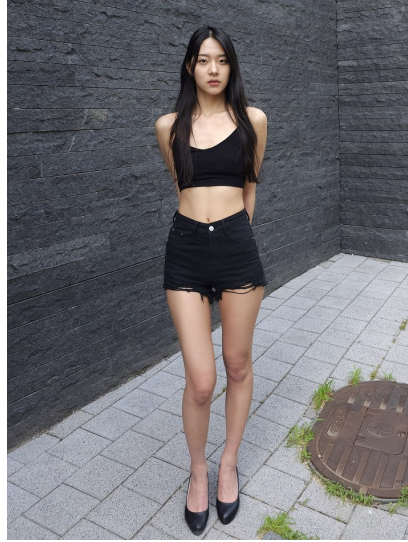

# Morph

Morph Management, 36 Jangmun-ro Yongsan-gu Seoul Korea ZIP 04393 | Phone: +82 2 797 7200

KOO NA YOON (@filllwithyou\_)

Height 172/5'7.5" Bust 79/31" A Waist 57/22.5" Hips 90/35.5" Shoe 240mm Hair Black Eyes Black Born in 2001