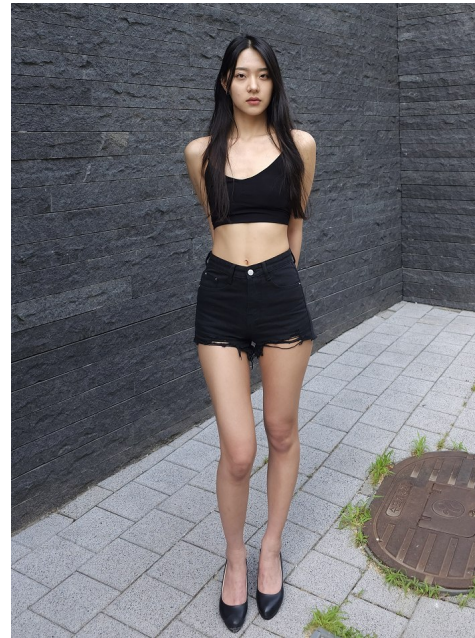

# Morph

Morph Management, 36 Jangmun-ro Yongsan-gu Seoul Korea ZIP 04393 | Phone: +82 2 797 7200

**Koo Na Yoon (@filllwithyou\_)**

Height 172/5'7.5" Bust 79/31" A Waist 57/22.5" Hips 90/35.5" Shoe 240mm

Hair Black Eyes Black Born in 2001