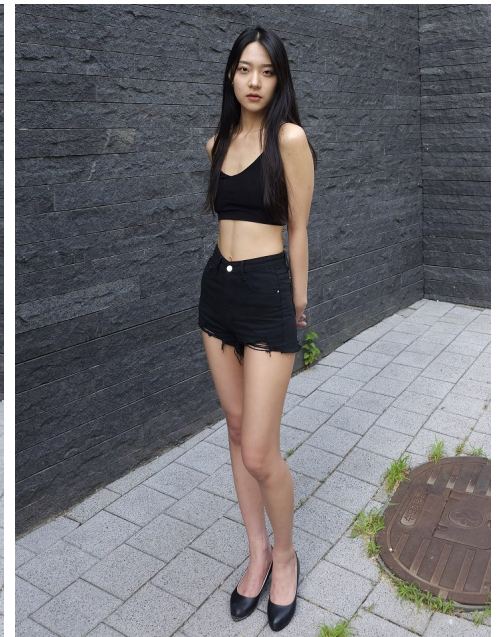

# Morph

Morph Management, 36 Jangmun-ro Yongsan-gu Seoul Korea ZIP 04393 | Phone: +82 2 797 7200

**Koo Na Yoon (@filllwithyou\_)**

Height 172/5'7.5" Bust 79/31" A Waist 57/22.5" Hips 90/35.5" Shoe 240mm

Hair Black Eyes Black Born in 2001