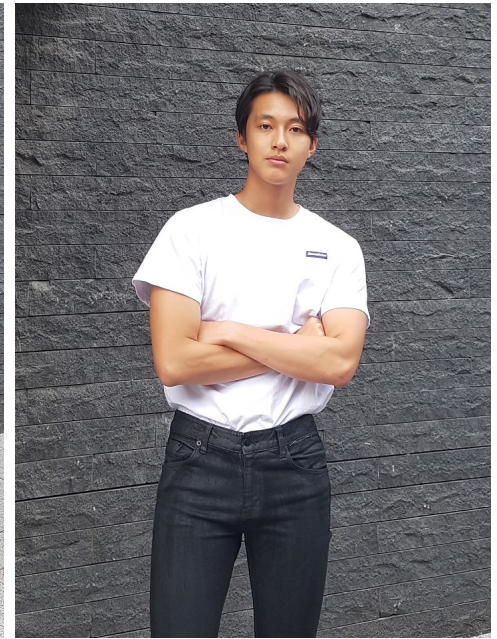

# Morph

Morph Management, 36 Jangmun-ro Yongsan-gu Seoul Korea ZIP 04393 | Phone: +82 2 797 7200

**Lee Kyu Jin (@sebastian.kyujin)**

Height 179/5'10.5" Chest 89/35" Waist 69/27" Hips 94/37" Shoe 265mm Hair Black Eyes Brown Born in 2004