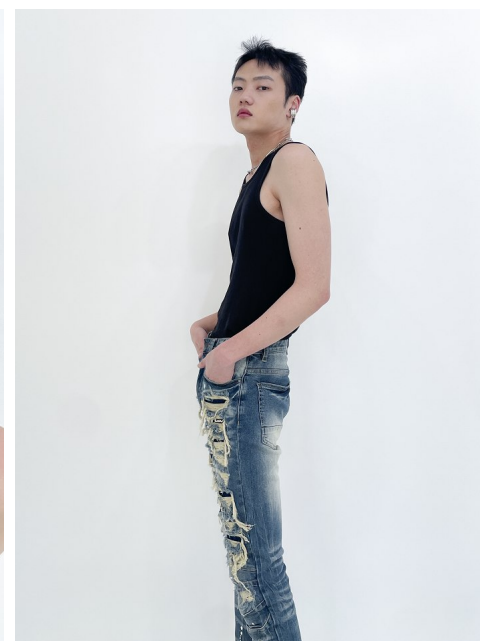

# Morph

Morph Management, 36 Jangmun-ro Yongsan-gu Seoul Korea ZIP 04393 | Phone: +82 2 797 7200

**Jang Jin Gyeong (@wkdwlsrud\_01)**

Height 189/6'2.5" Chest 92/36" Waist 63/25" Hips 89/35" Shoe 270mm Hair Black  
Eyes Black Born in 2001