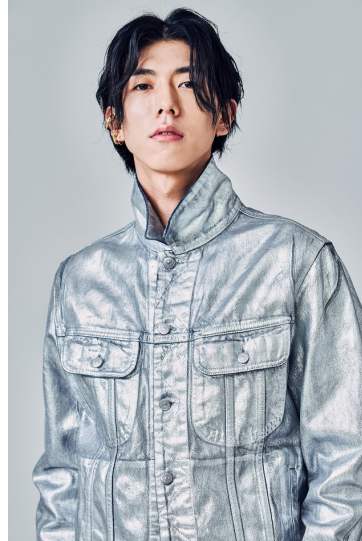

Morph

Morph Management, 36 Jangmun-ro Yongsan-gu Seoul Korea ZIP 04393 | Phone: +82 2 797 7200

SEO TAE WON (@seotaewonnn)

Height 183/6'0" Chest 99/39" Waist 74/29" Hips 92/36" Shoe 270mm Hair Black Eyes Black Born in 1995