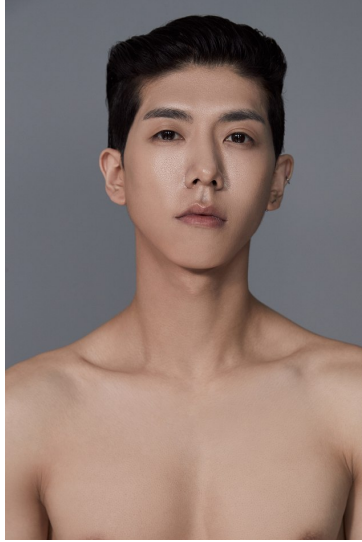

Morph

Morph Management, 36 Jangmun-ro Yongsan-gu Seoul Korea ZIP 04393 | Phone: +82 2 797 7200

SEO TAE WON (@seotaewonnn)

Height 183/6'0" Chest 99/39" Waist 74/29" Hips 92/36" Shoe 270mm Hair Black Eyes Black Born in 1995