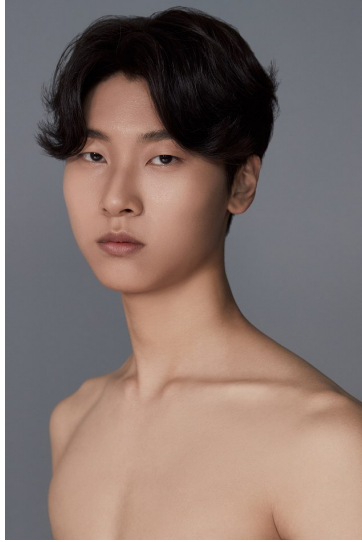

Morph

Morph Management, 36 Jangmun-ro Yongsan-gu Seoul Korea ZIP 04393 | Phone: +82 2 797 7200

KIM DAE BEOM (@dae_beom2)

Height 191/6'3" Chest 81/32" Waist 66/26" Shoe 280mm Hair Black Eyes Black Born in 2002