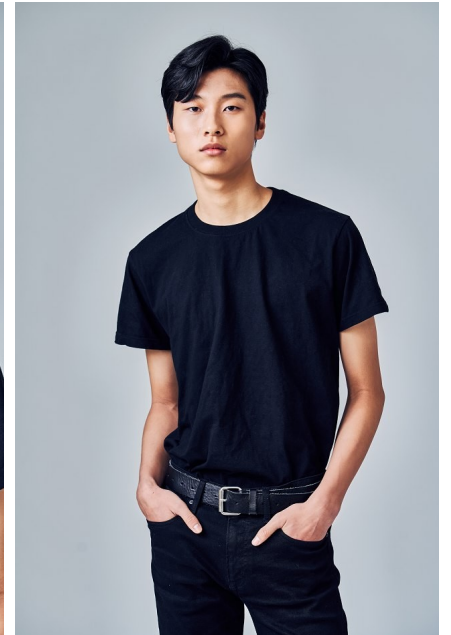

Morph

Morph Management, 36 Jangmun-ro Yongsan-gu Seoul Korea ZIP 04393 | Phone: +82 2 797 7200

Kim Dae Beom (@dae_beom2)

Height 191/6'3" Chest 81/32" Waist 66/26" Shoe 280mm Hair Black Eyes Black
Born in 2002