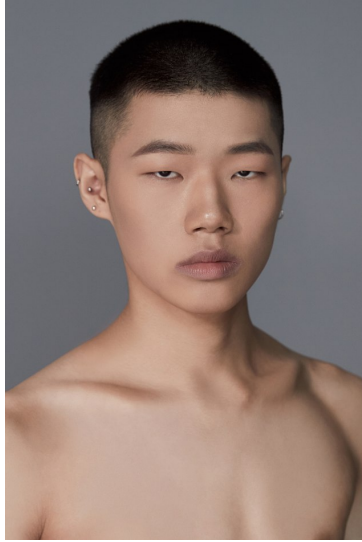

Morph

Morph Management, 36 Jangmun-ro Yongsan-gu Seoul Korea ZIP 04393 | Phone: +82 2 797 7200

PARK JONG BEOM (@beom.o__o)

Height 180/5'11" Chest 83/32.5" Waist 69/27" Shoe 280mm Hair Black Eyes Brown Born in 2003