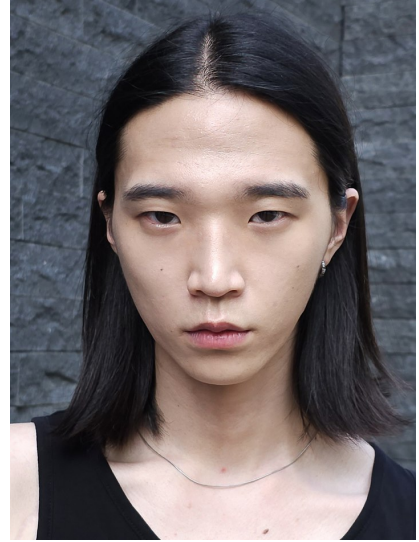

Morph

Morph Management, 36 Jangmun-ro Yongsan-gu Seoul Korea ZIP 04393 | Phone: +82 2 797 7200

KO EUN WOO (@kewooo_)

Height 185/6'1" Chest 79/31" Waist 69/27" Hips 87/34.5" Shoe 270mm Hair Black Eyes Brown Born in 2001