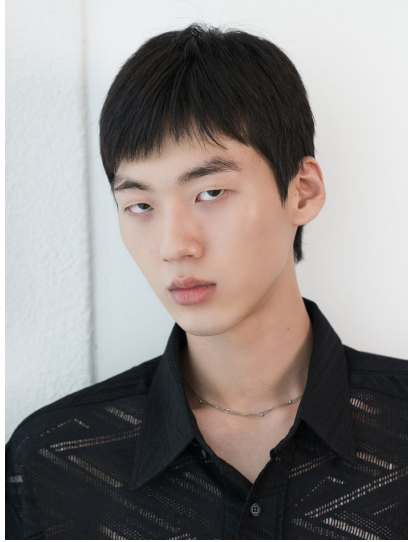

# Morph

Morph Management, 36 Jangmun-ro Yongsan-gu Seoul Korea ZIP 04393 | Phone: +82 2 797 7200

HOYA LEE (@hoya521)

Height 188/6'2" Chest 84/33" Waist 64/25" Hips 87/34.5" Shoe 285mm Hair Black Eyes Black Born in 2002