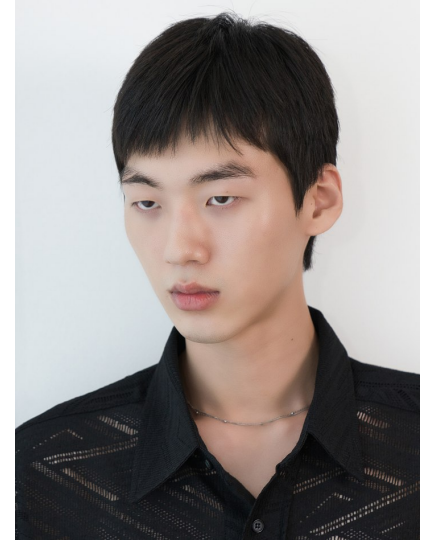

# Morph

Morph Management, 36 Jangmun-ro Yongsan-gu Seoul Korea ZIP 04393 | Phone: +82 2 797 7200

HOYA LEE (@hoya521)

Height 188/6'2" Chest 84/33" Waist 64/25" Hips 87/34.5" Shoe 285mm Hair Black Eyes Black Born in 2002